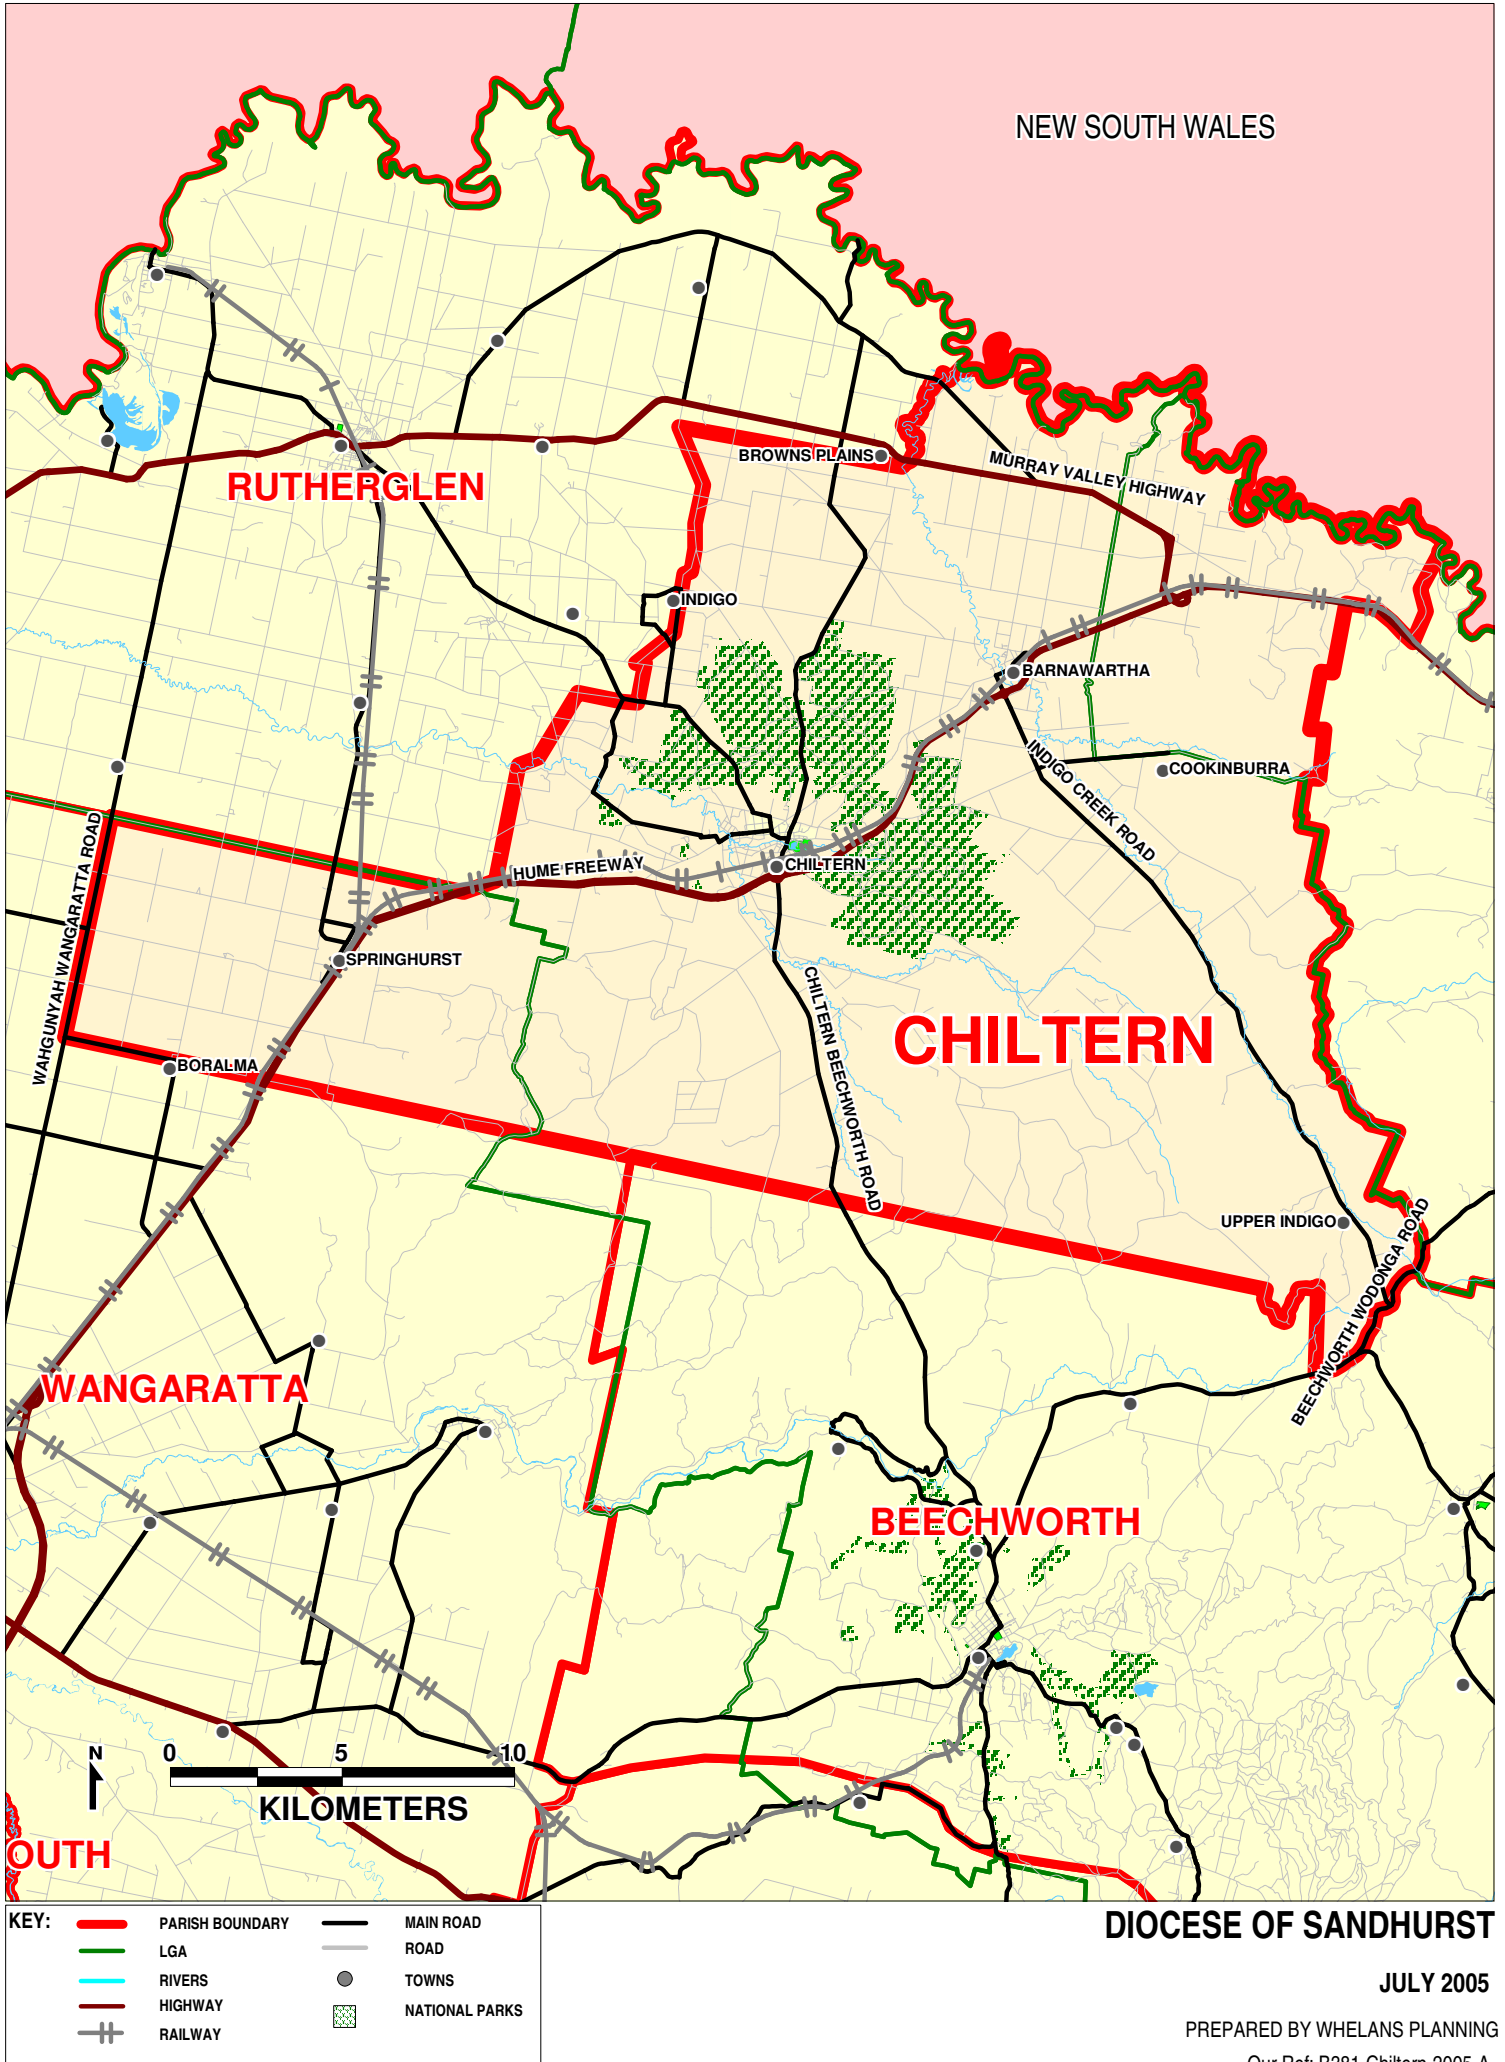

PARISH OF CHILTERN

NEW SOUTH WALES

RUTHERGLEN

BROWNS PLAINS

MURRAY VALLEY HIGHWAY

INDIGO

BARNAWARTHA

COOKINBURRA

HUME FREEWAY

CHILTERN

INDIGO CREEK ROAD

WAHGUNYAH WANGARATTA ROAD

SPRINGHURST

BORALMA

CHILTERN BEECHWORTH ROAD

CHILTERN

UPPER INDIGO

BEECHWORTH WODONGA ROAD

WANGARATTA

BEECHWORTH

OUTH

KILOMETERS

	PARISH BOUNDARY		MAIN ROAD
	LGA		ROAD
	RIVERS		TOWNS
	HIGHWAY		NATIONAL PARKS
	RAILWAY		

DIocese of SANDHURST