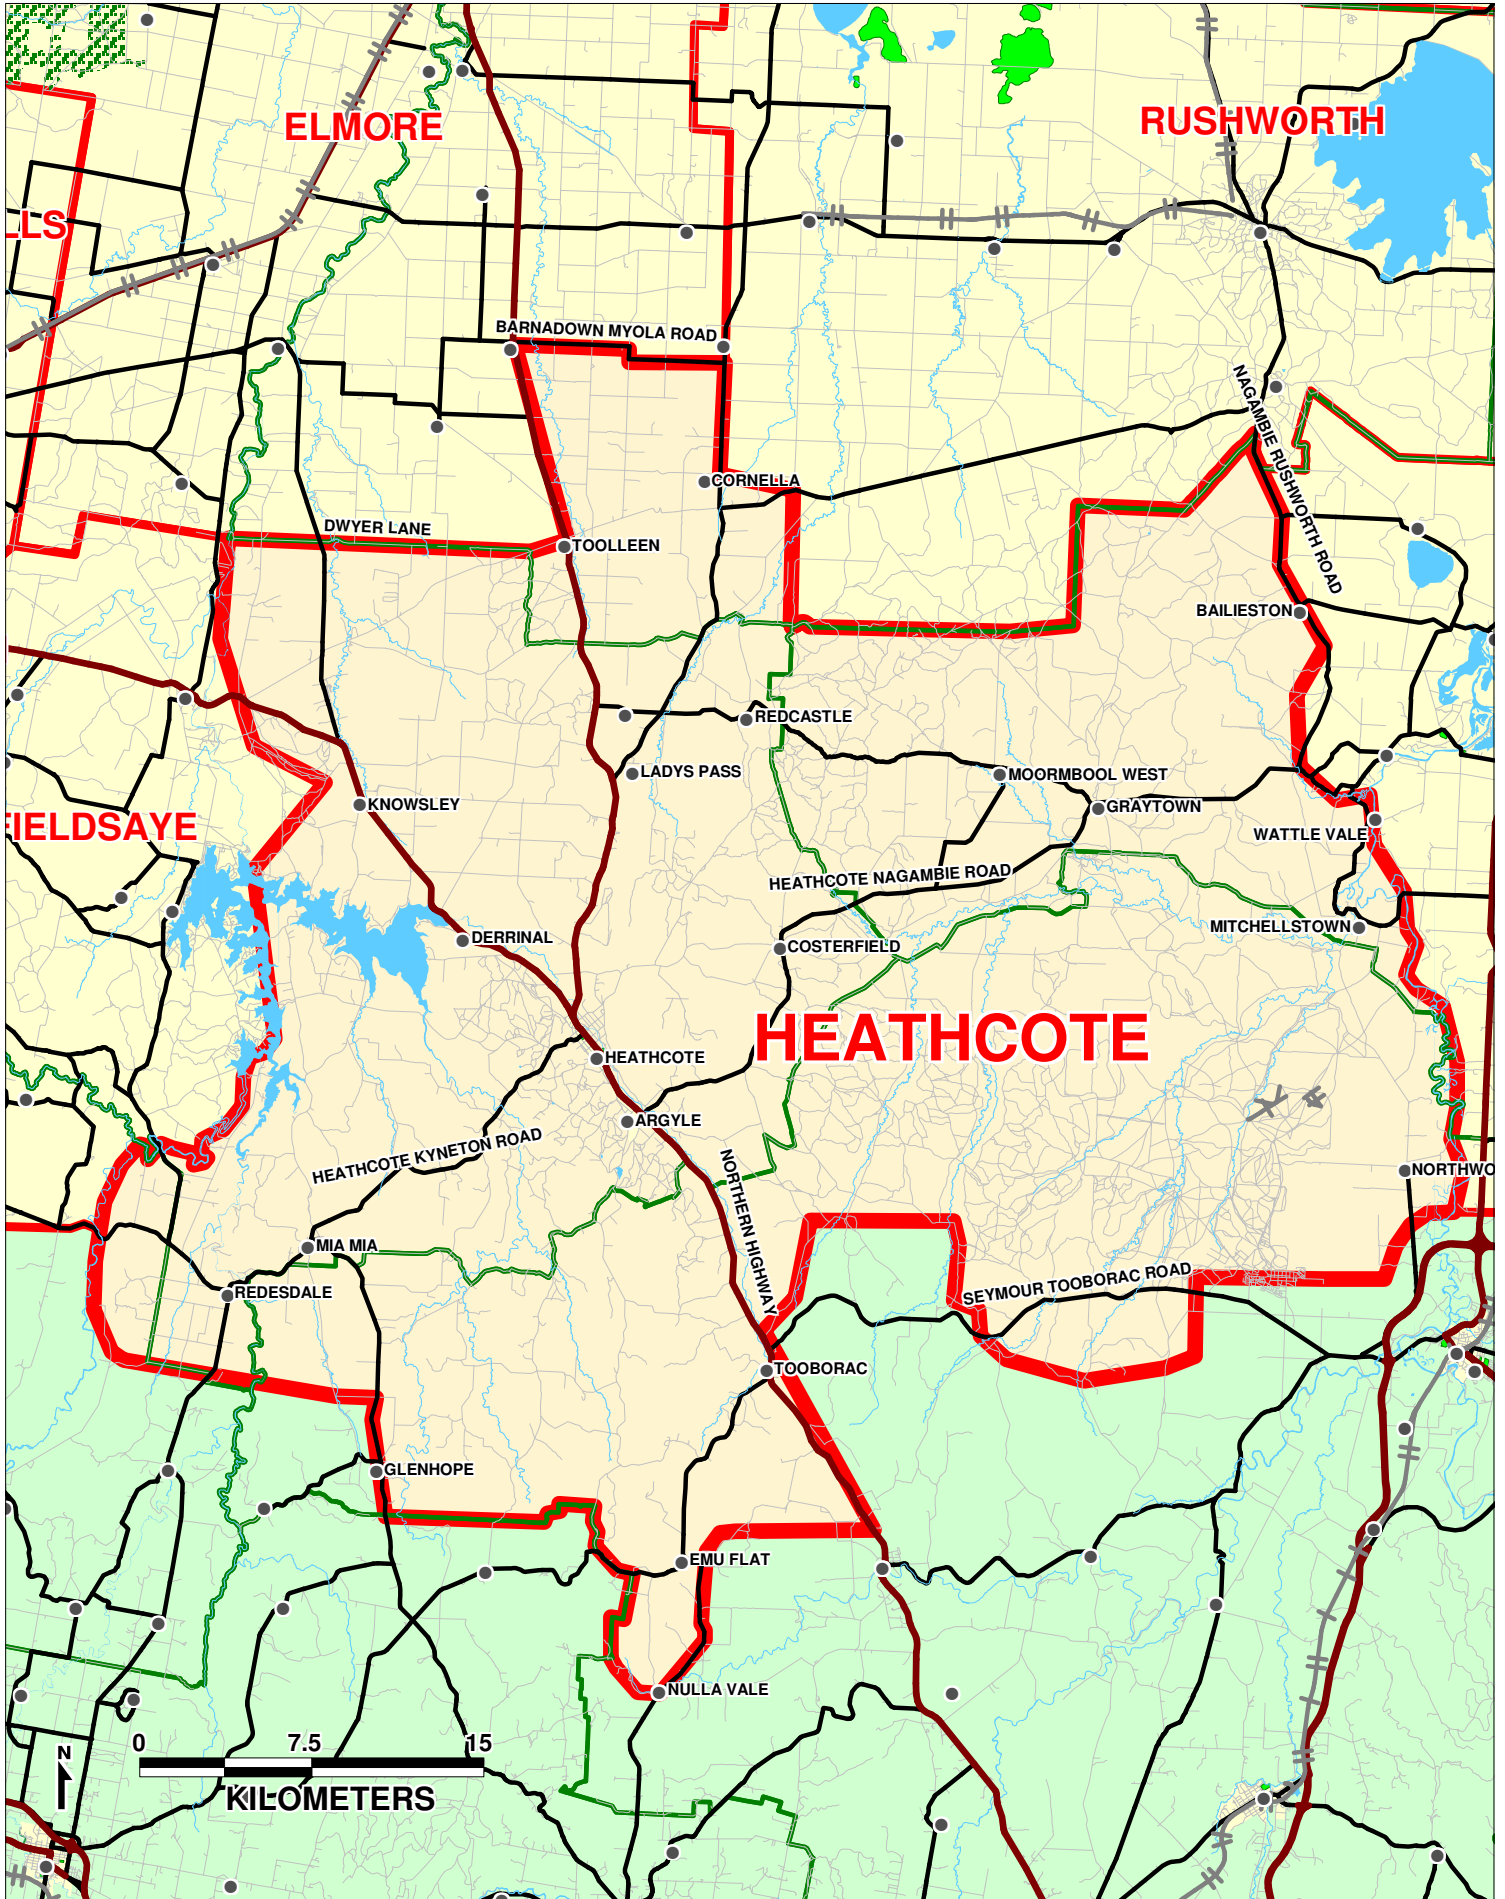

PARISH OF HEATHCOTE

KEY:	
	PARISH BOUNDARY
	LGA
	RIVERS
	HIGHWAY
	RAILWAY
	MAIN ROAD
	ROAD
	TOWNS
	NATIONAL PARKS

DIocese of SANDHURST

JULY 2005

PREPARED BY WHELANS PLANNING
Our Ref: B381-Heathcote-2005-A