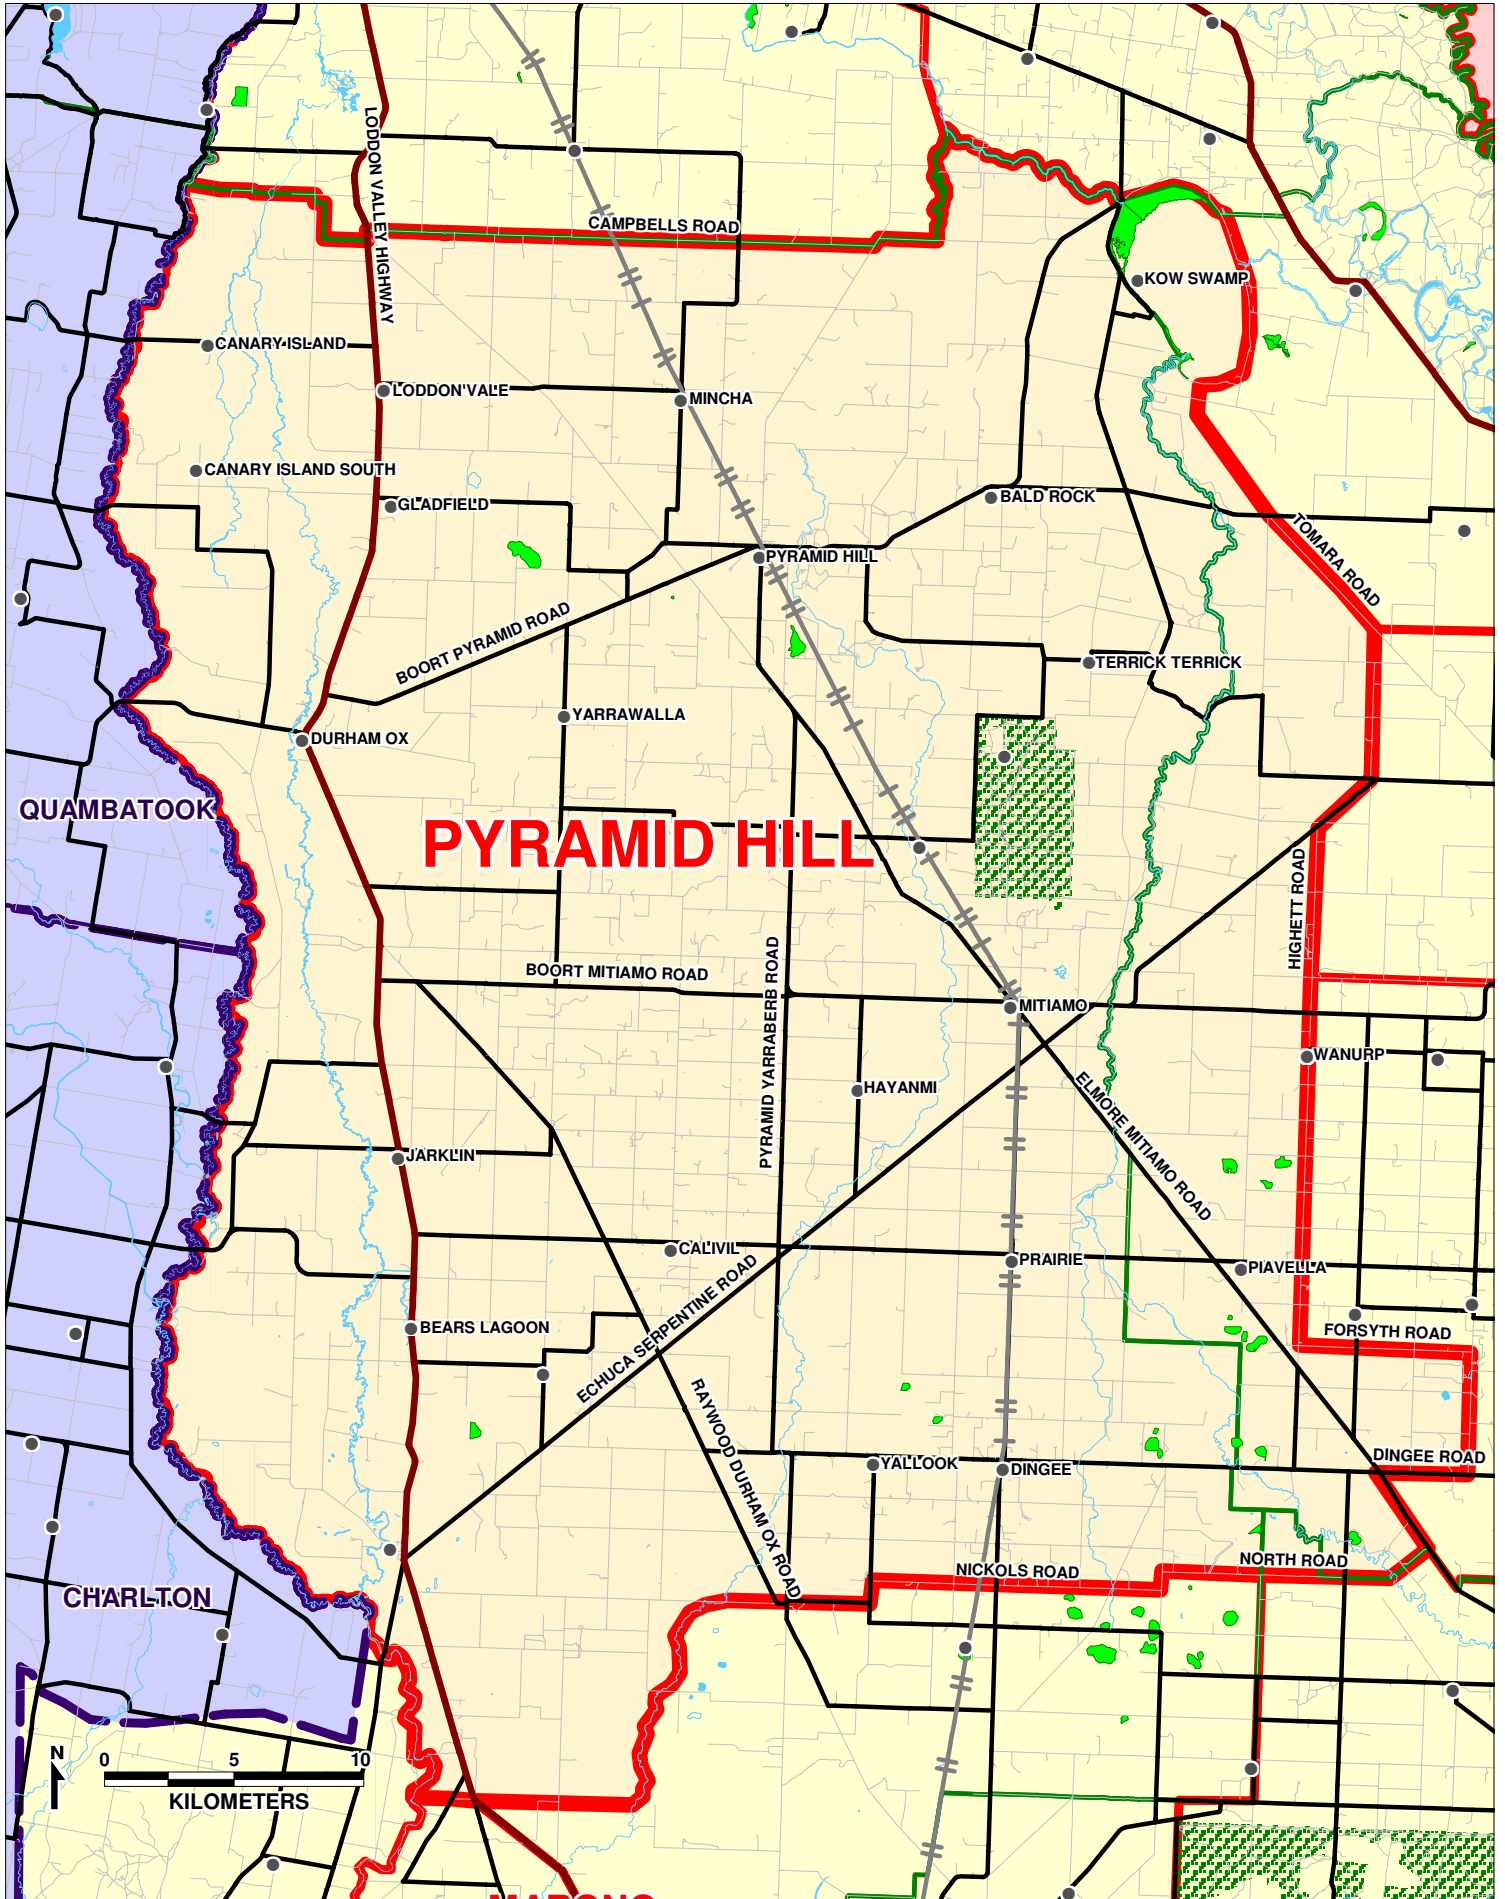

PARISH OF PYRAMID HILL

KEY:	
	PARISH BOUNDARY
	LGA
	RIVERS
	HIGHWAY
	RAILWAY
	MAIN ROAD
	ROAD
	TOWNS
	NATIONAL PARKS

DIocese of SANDHURST

JULY 2005

PREPARED BY WHELANS PLANNING
Our Ref: B381-PyramidHill-2005-A