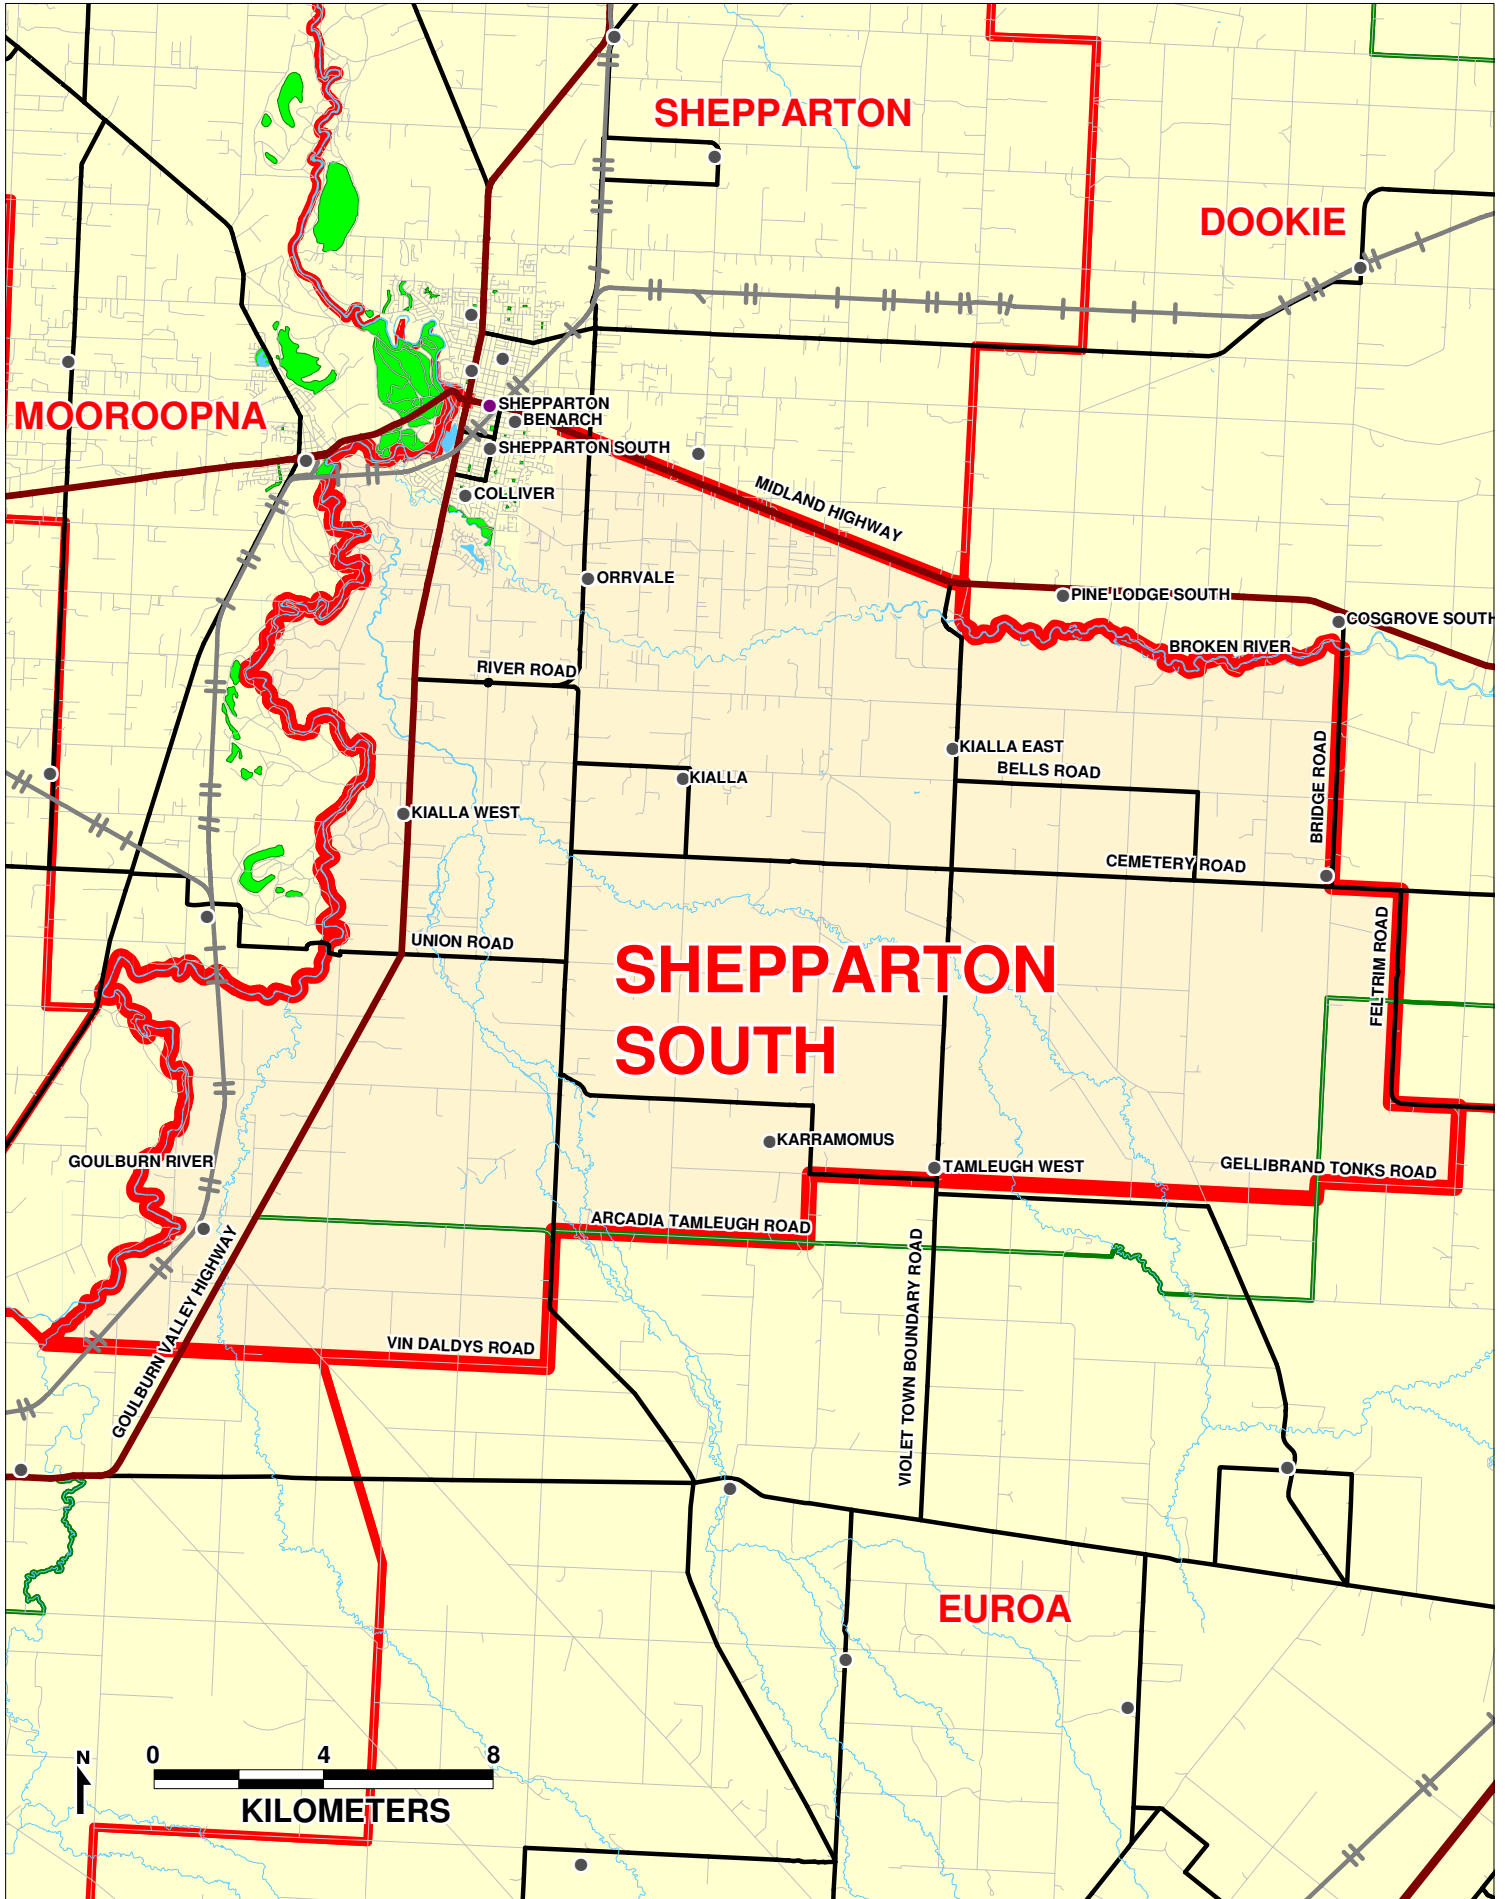

PARISH OF SHEPPARTON SOUTH

KEY:	
	PARISH BOUNDARY
	LGA
	RIVERS
	MAIN ROAD
	ROAD
	HIGHWAY
	RAILWAY
	TOWNS
	NATIONAL PARKS

DIocese of SANDHURST

JULY 2005

PREPARED BY WHELANS PLANNING
Our Ref: B381-SheppartonSouth-2005-A