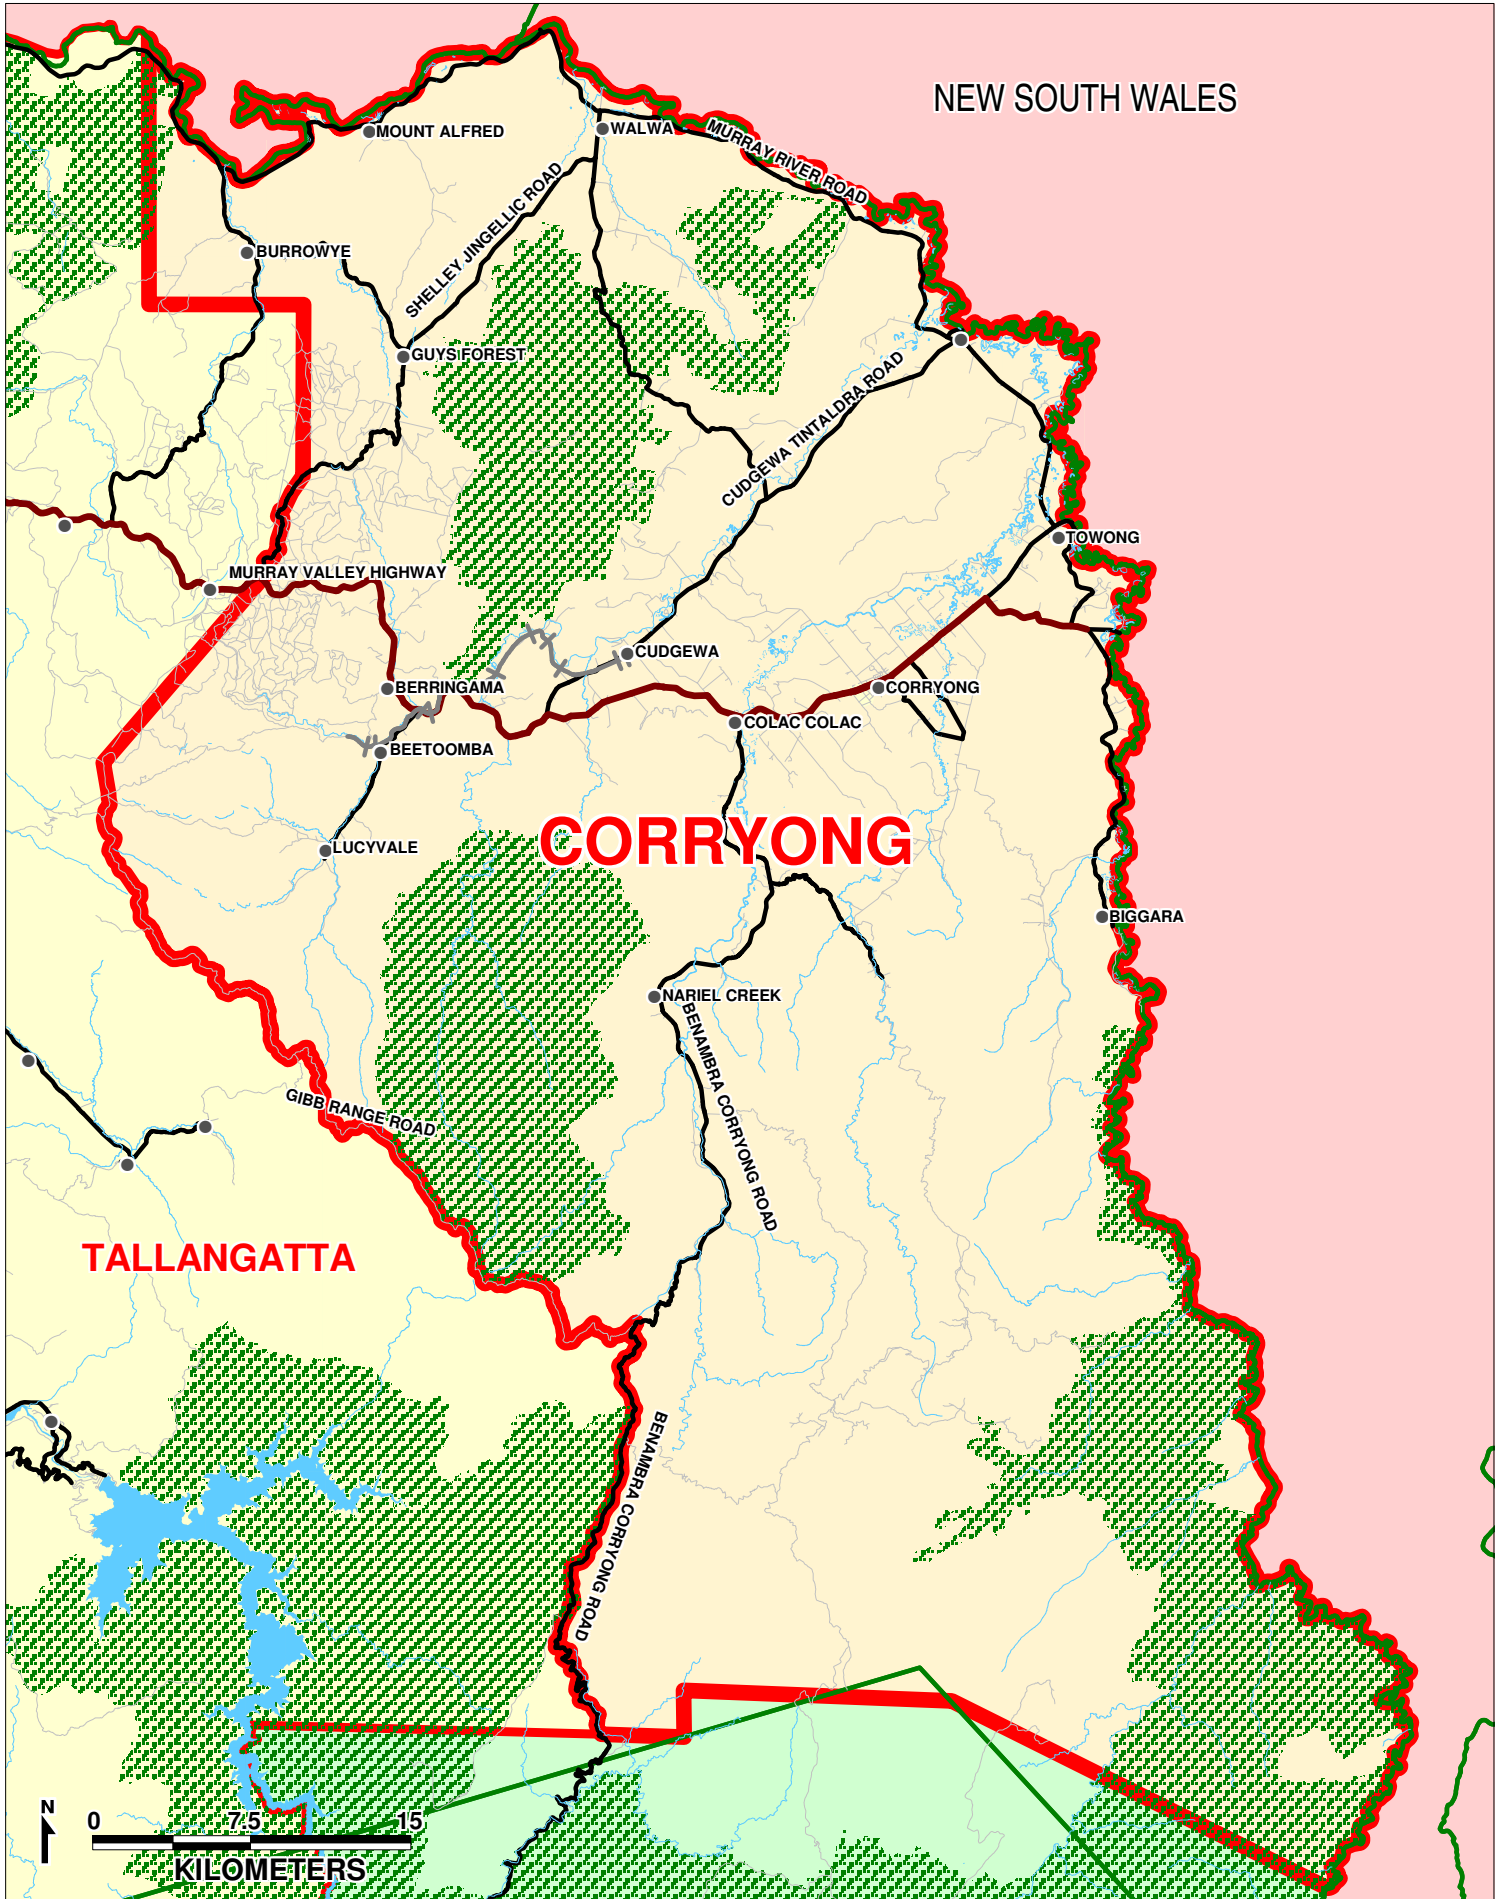

PARISH OF CORRYONG

NEW SOUTH WALES

CORRYONG

TALLANGATTA

DIocese OF SANDHURST

KEY:	
	PARISH BOUNDARY
	LGA
	RIVERS
	MAIN ROAD
	HIGHWAY
	RAILWAY
	ROAD
	TOWNS
	NATIONAL PARKS

JULY 2005

PREPARED BY WHELANS PLANNING

Our Ref: B381-Corryong-2005-A