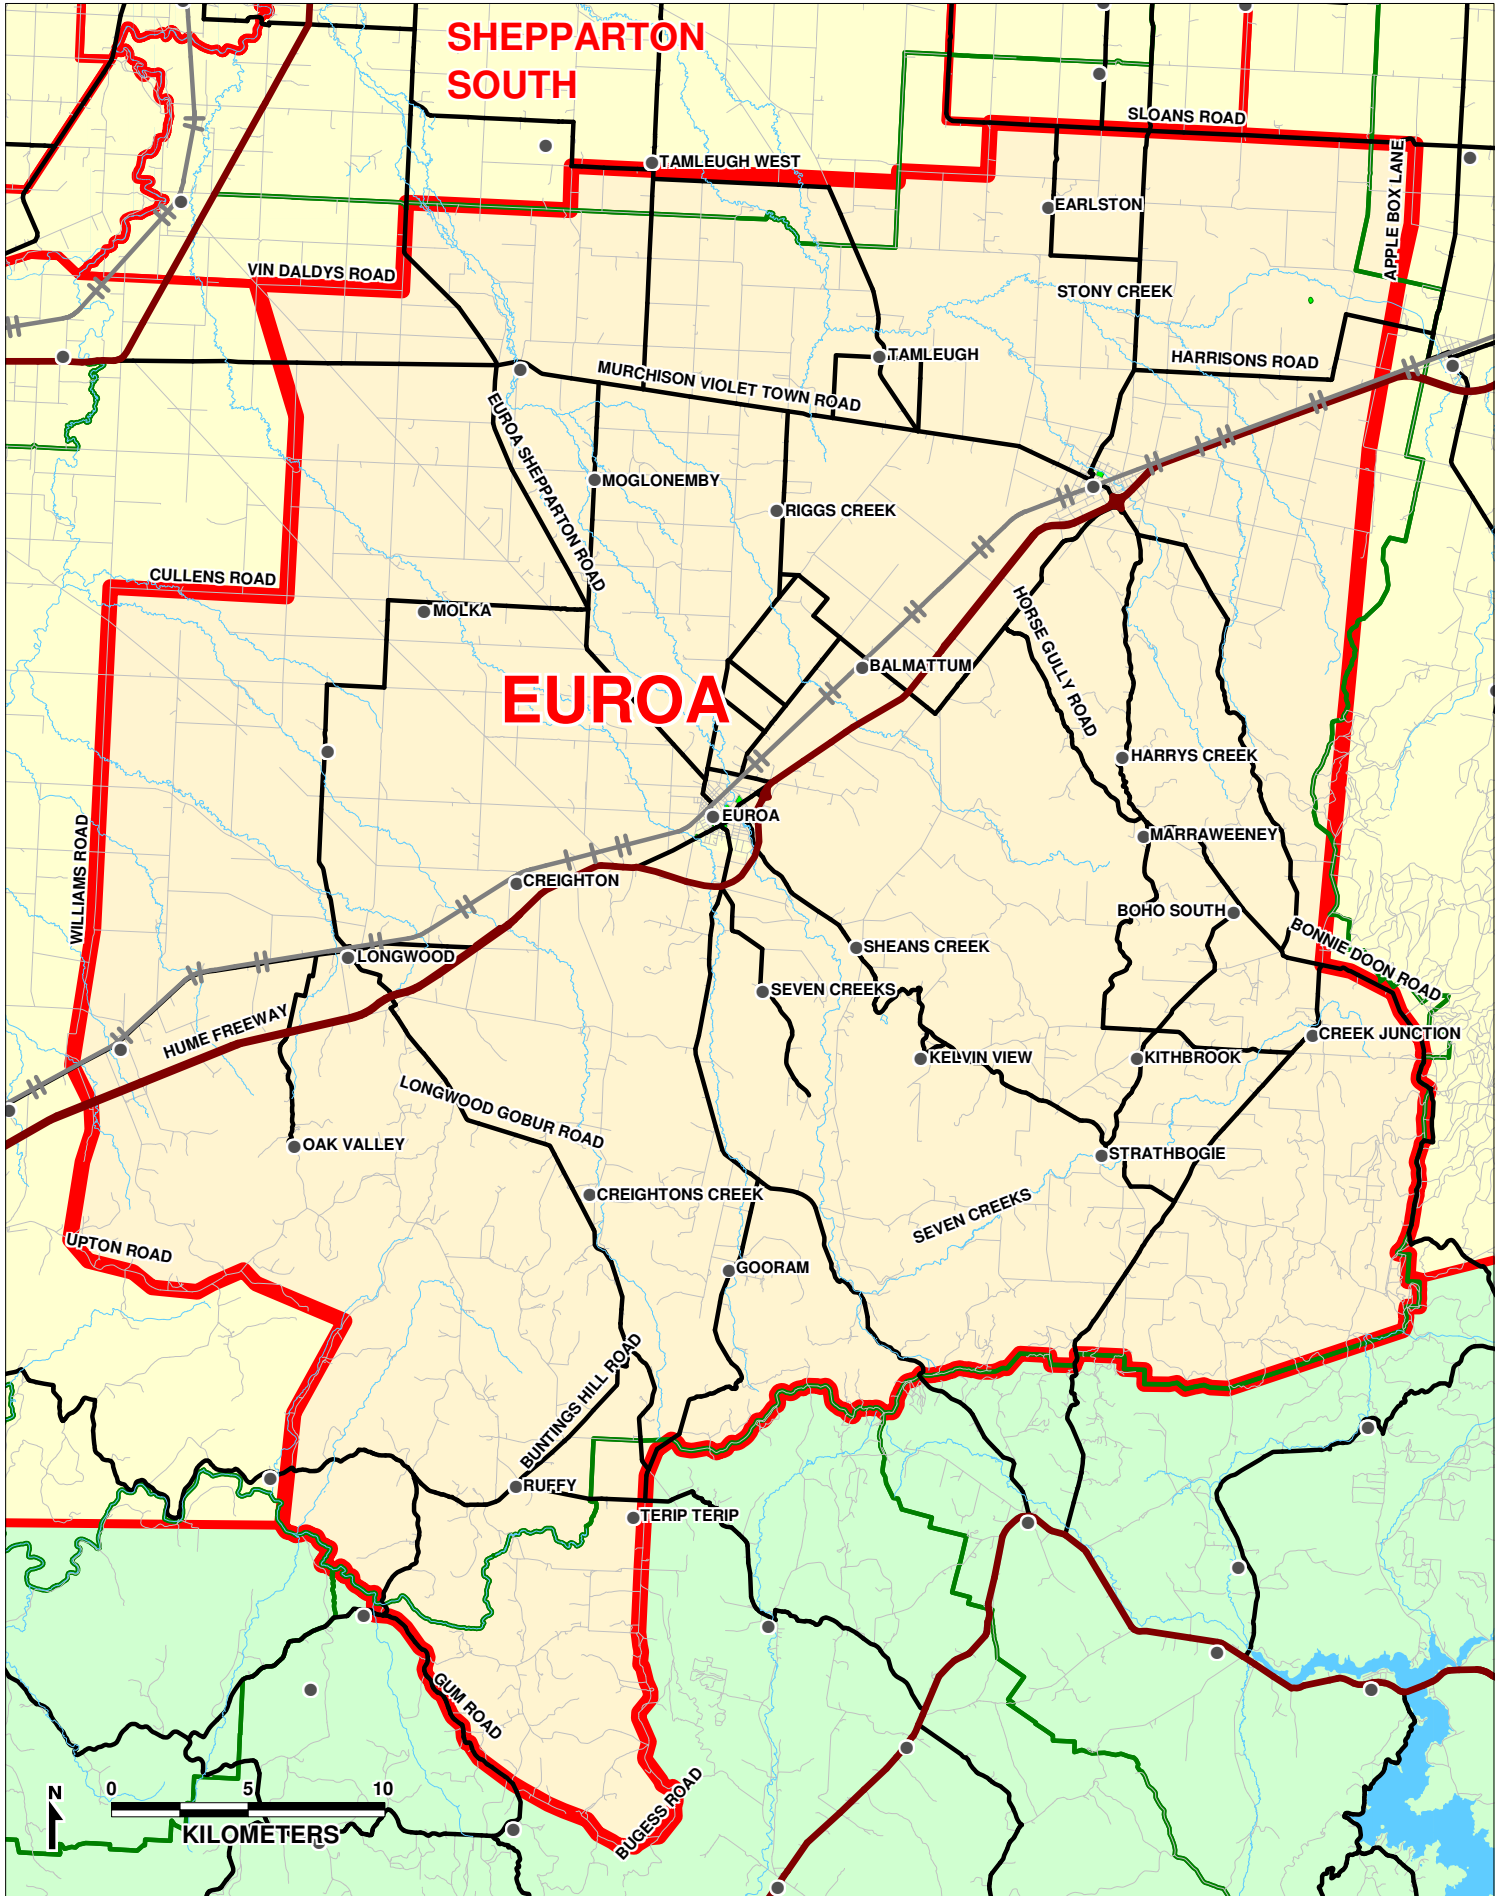

PARISH OF EUROA

KEY:			
	PARISH BOUNDARY		MAIN ROAD
	LGA		ROAD
	RIVERS		TOWNS
	HIGHWAY		NATIONAL PARKS
	RAILWAY		

DIocese OF SANDHURST

JULY 2005

PREPARED BY WHELANS PLANNING
Our Ref: B381-Euroa-2005-A