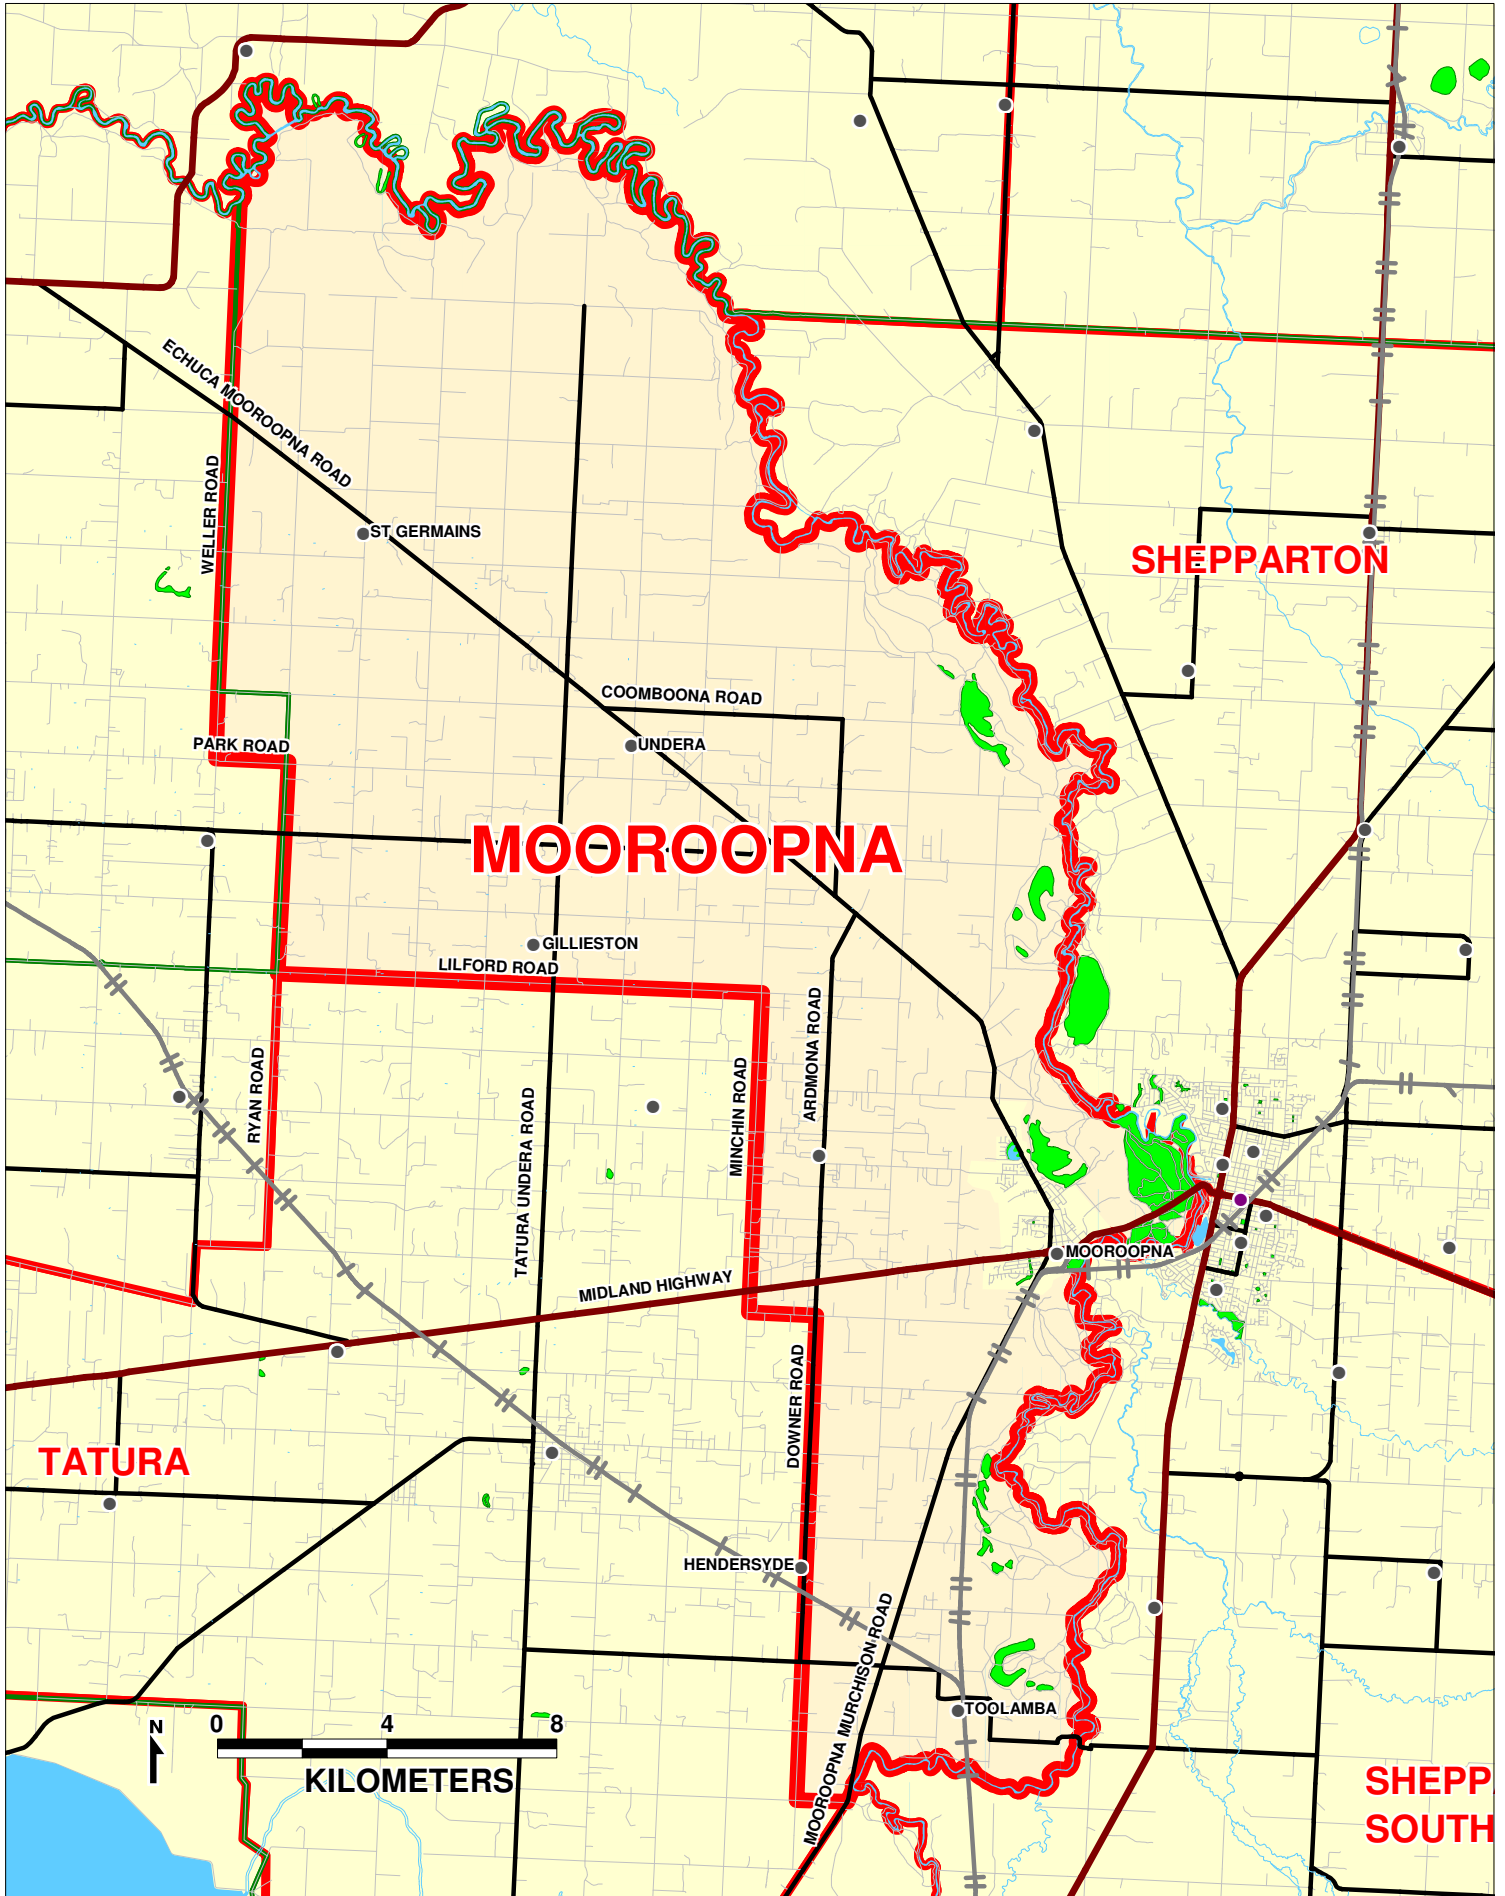

# PARISH OF MOOROOPNA

KEY:	
	PARISH BOUNDARY
	LGA
	RIVERS
	HIGHWAY
	RAILWAY
	MAIN ROAD
	ROAD
	TOWNS
	NATIONAL PARKS

DIocese of SANDHURST

JULY 2005

PREPARED BY WHELANS PLANNING  
Our Ref: B381-Mooroopna-2005-A