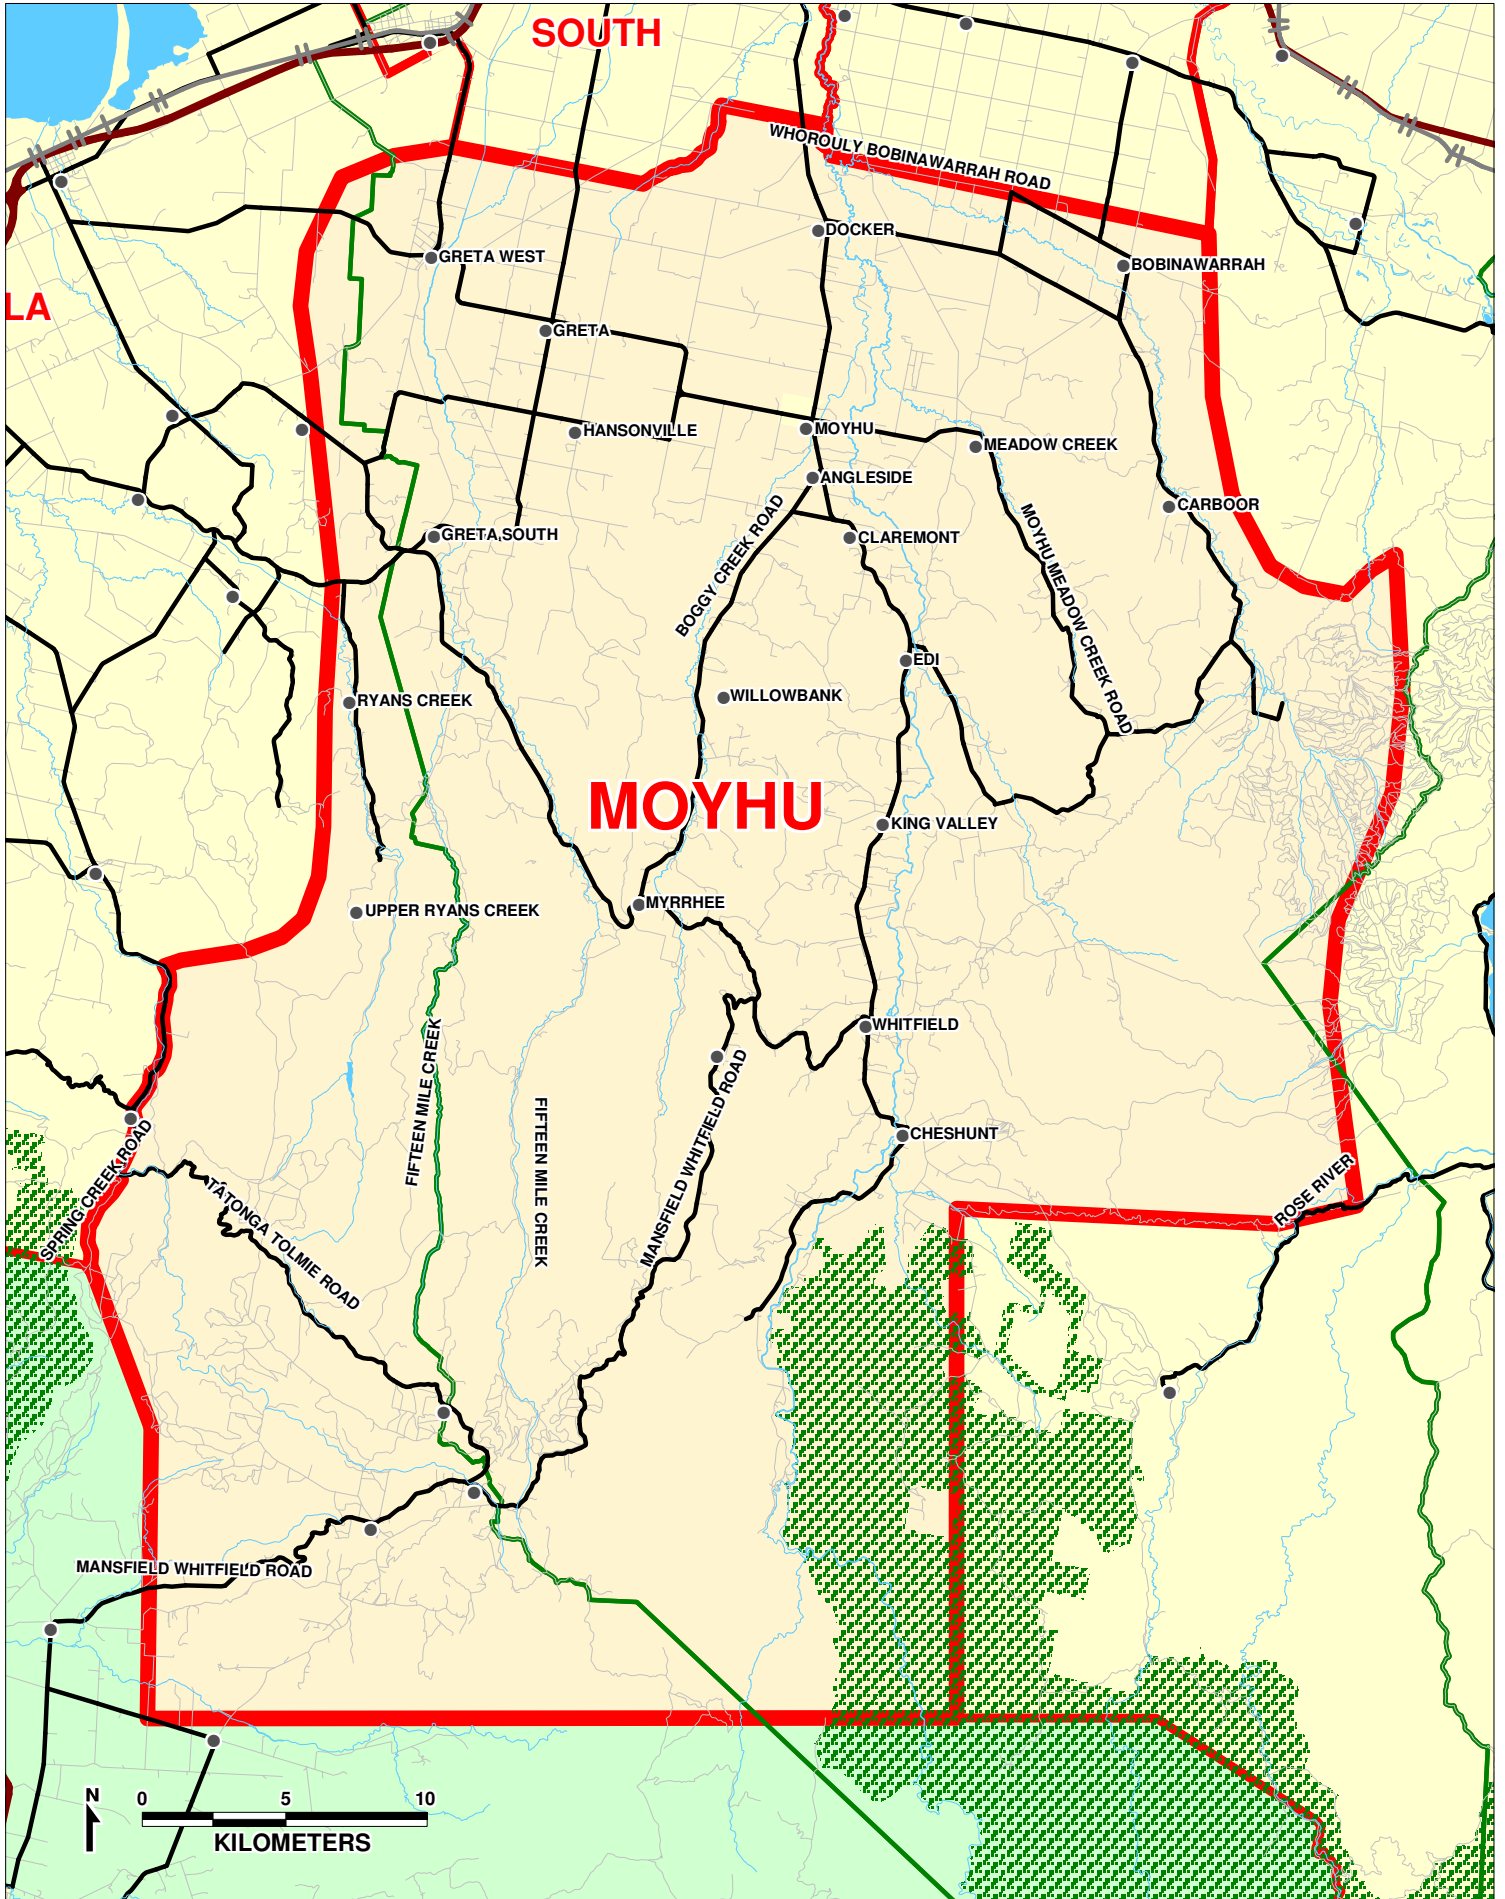

PARISH OF MOYHU

| KEY: | | | |
|------|-----------------|--|----------------|
| | PARISH BOUNDARY | | MAIN ROAD |
| | LGA | | ROAD |
| | RIVERS | | TOWNS |
| | HIGHWAY | | NATIONAL PARKS |
| | RAILWAY | | |

DIocese of SANDHURST

JULY 2005

PREPARED BY WHELANS PLANNING

Our Ref: B381-Mohyu-2005-A