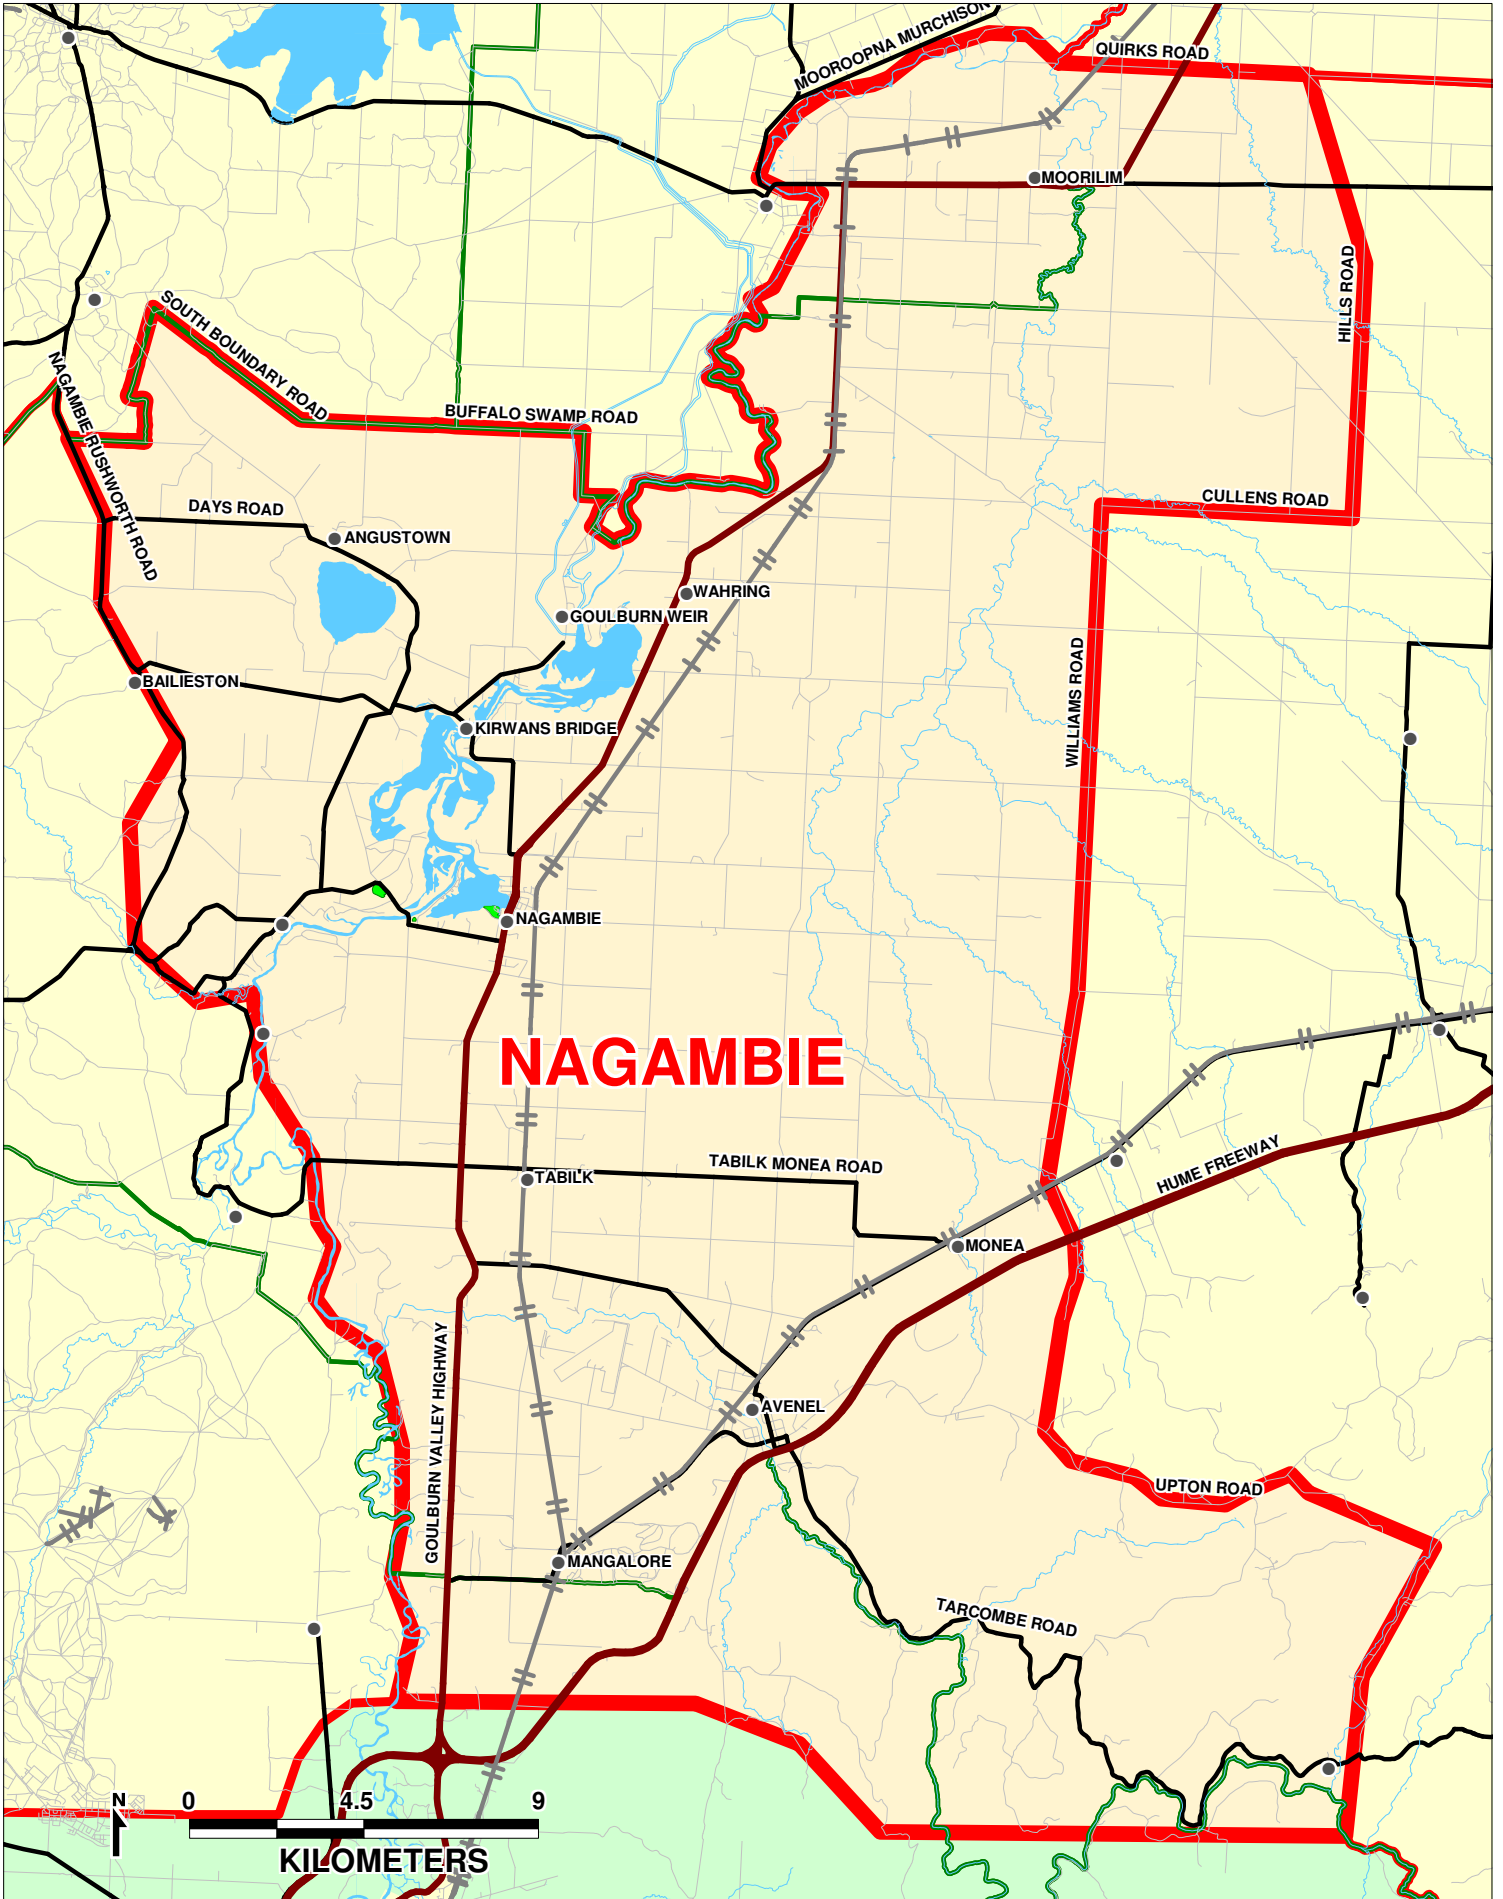

# PARISH OF NAGAMBIE

**NAGAMBIE**

KEY:	
	PARISH BOUNDARY
	LGA
	RIVERS
	HIGHWAY
	RAILWAY
	MAIN ROAD
	ROAD
	TOWNS
	NATIONAL PARKS

**DIocese of SANDHURST**

**JULY 2005**

PREPARED BY WHELANS PLANNING  
Our Ref: B381-Nagambie-2005-A