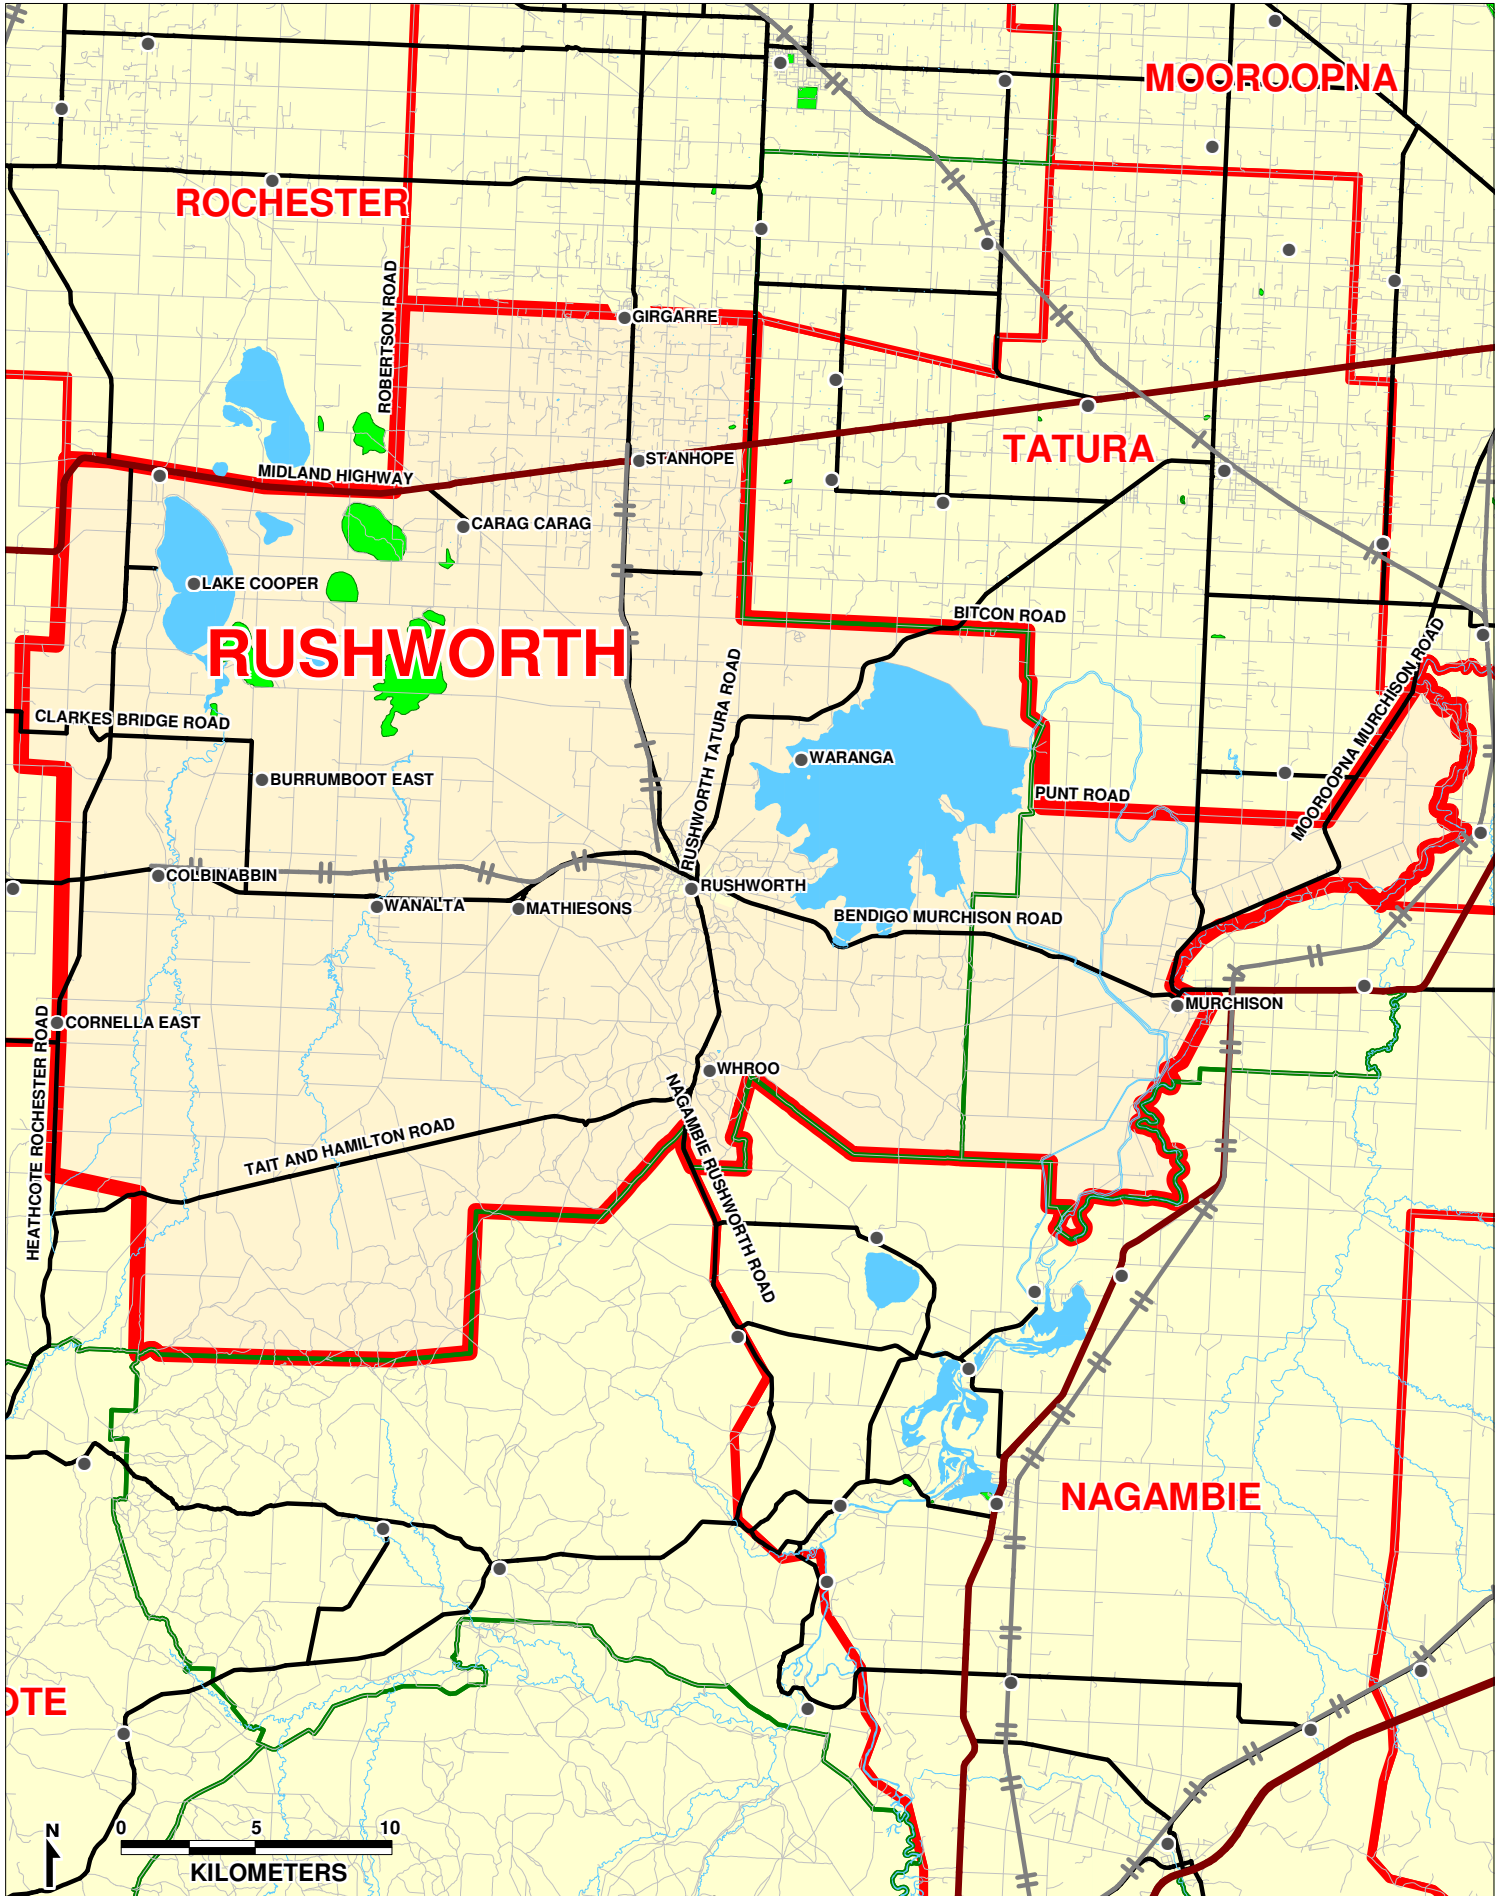

# PARISH OF RUSHWORTH

KEY:			
	PARISH BOUNDARY		MAIN ROAD
	LGA		ROAD
	RIVERS		TOWNS
	HIGHWAY		NATIONAL PARKS
	RAILWAY		

DIocese of Sandhurst

JULY 2005

PREPARED BY WHELANS PLANNING  
Our Ref: B381-Rushworth-2005-A