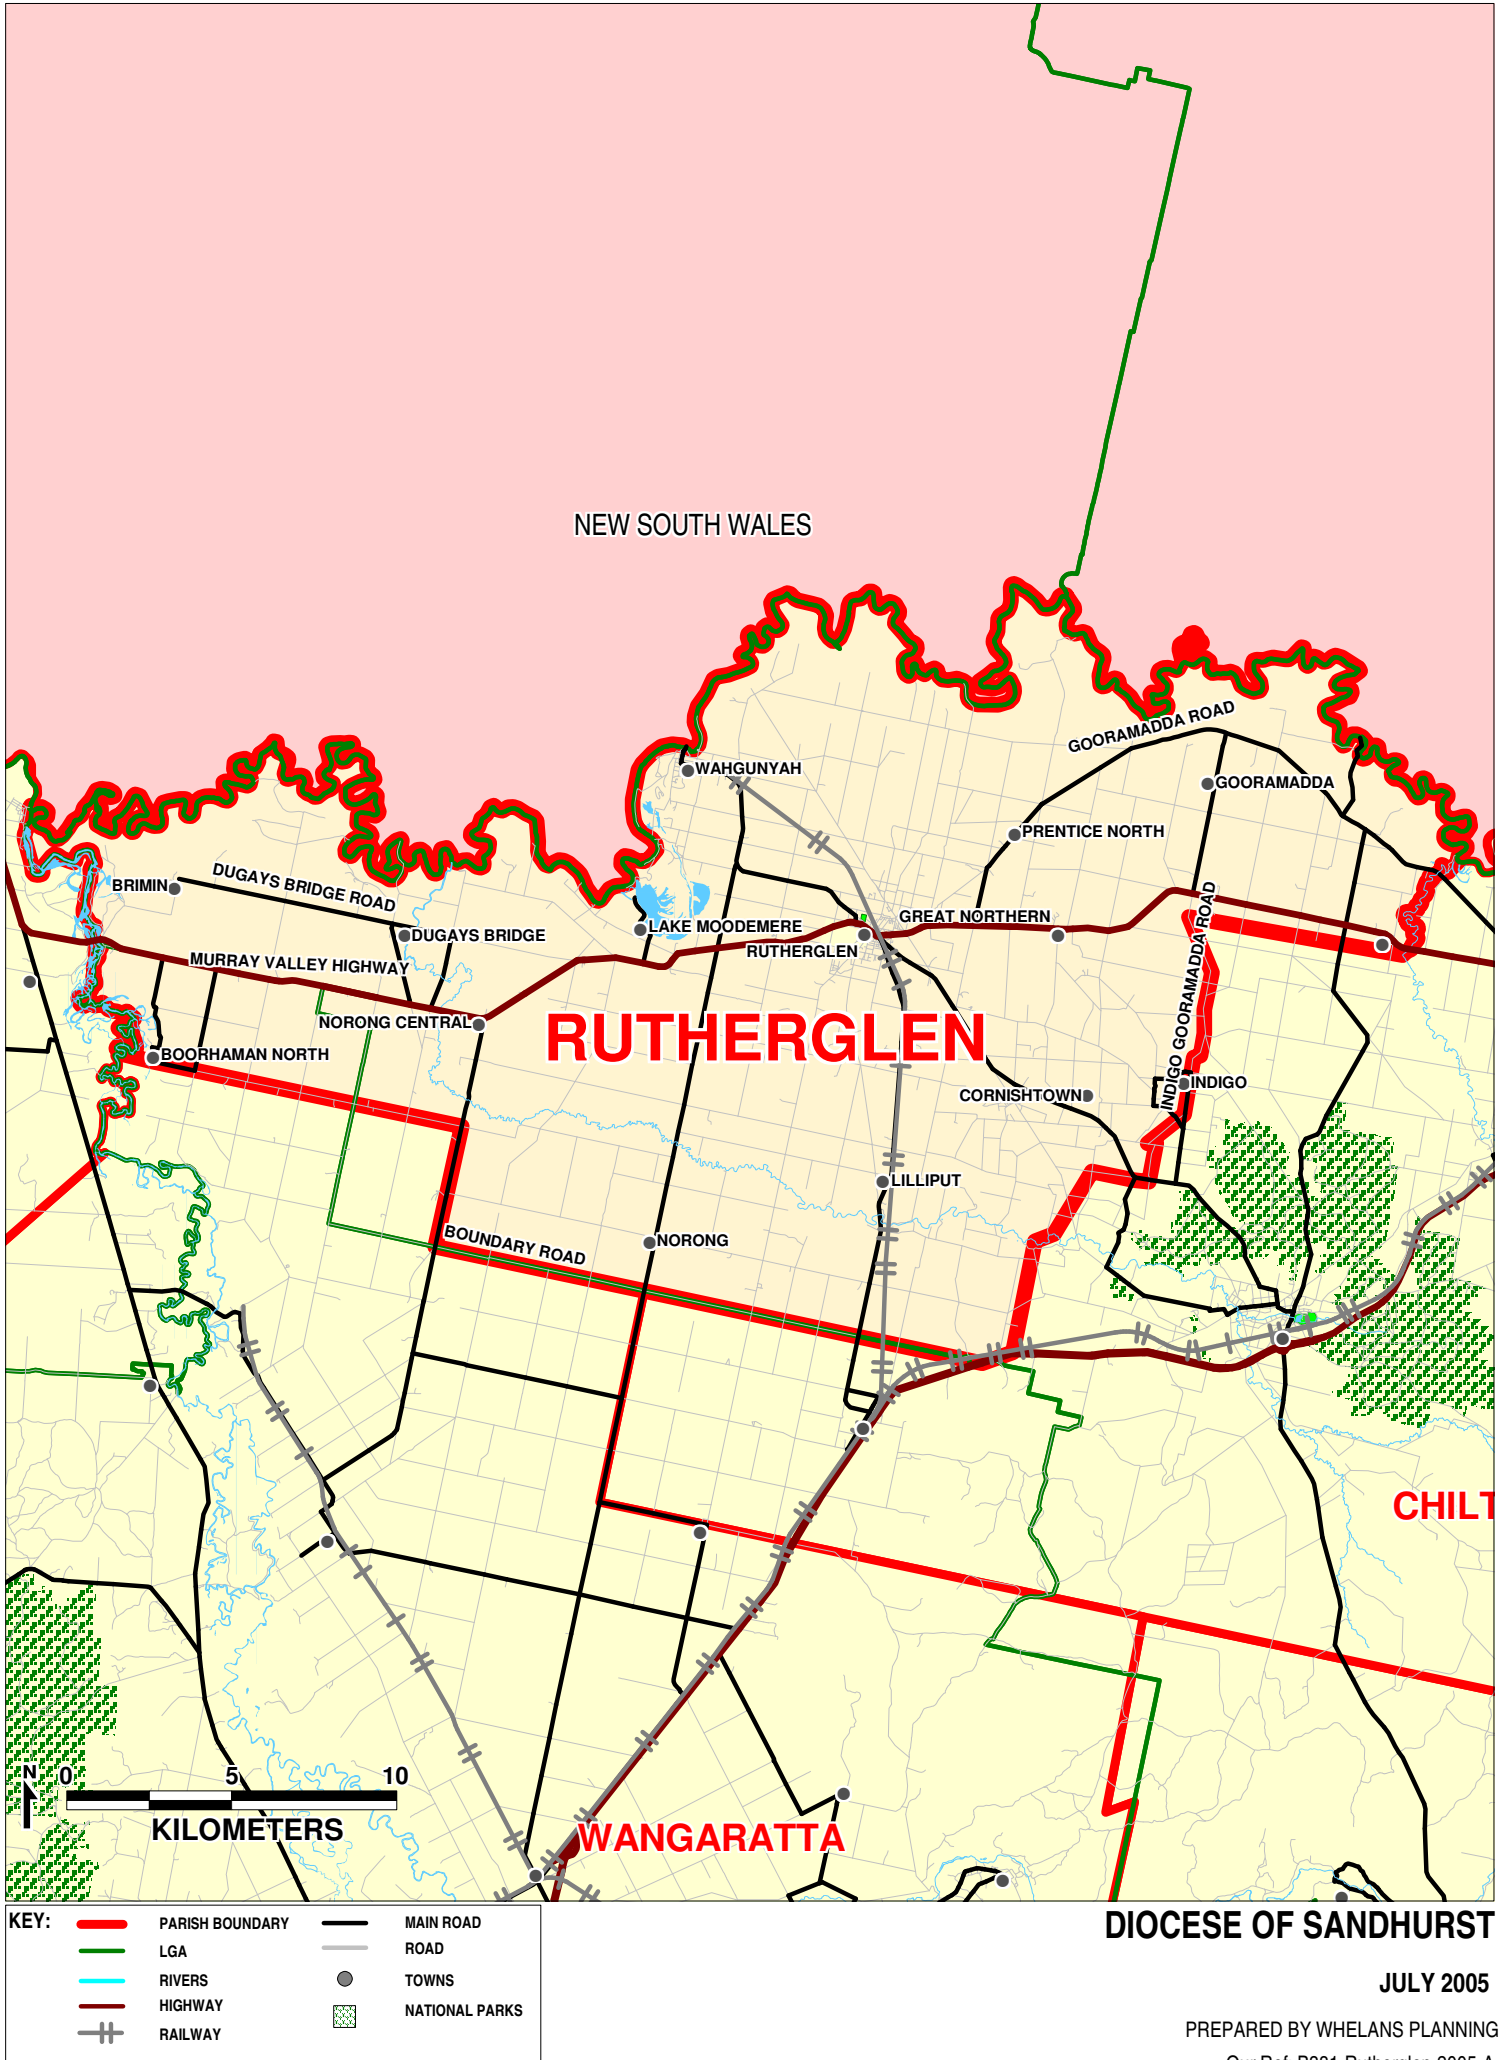

# PARISH OF RUTHERGLEN

DIocese of SANDHURST

JULY 2005

PREPARED BY WHELANS PLANNING

Our Ref: B381-Rutherglen-2005-A