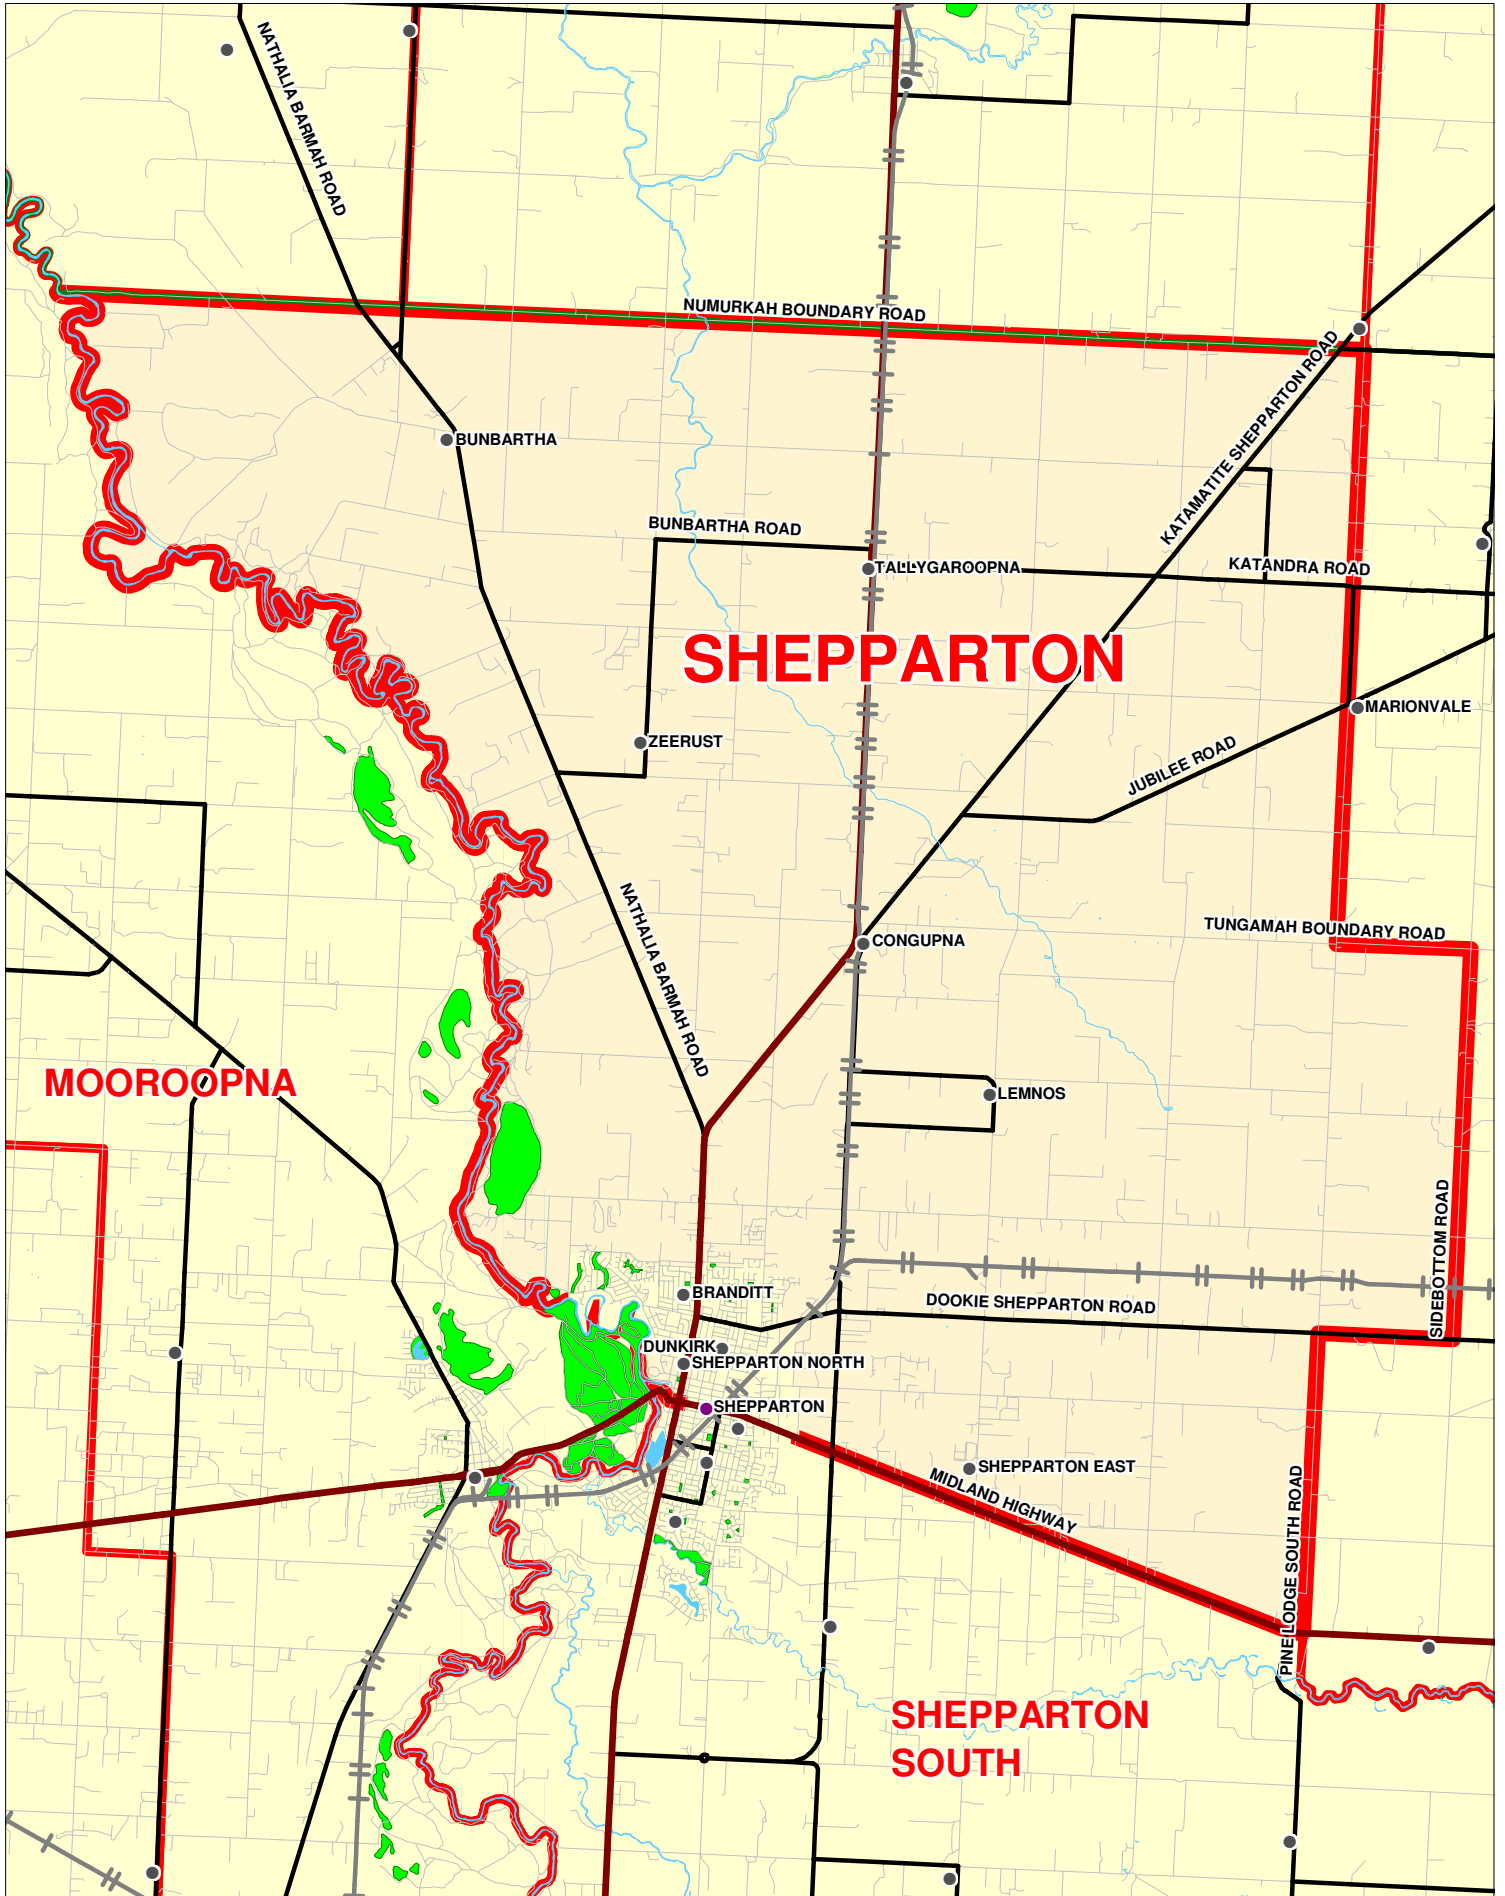

PARISH OF SHEPPARTON

KEY:	
	PARISH BOUNDARY
	LGA
	RIVERS
	HIGHWAY
	RAILWAY
	MAIN ROAD
	ROAD
	TOWNS
	NATIONAL PARKS

DIocese of SANDHURST

JULY 2005

PREPARED BY WHELANS PLANNING
Our Ref: B381-Shepparton-2005-A