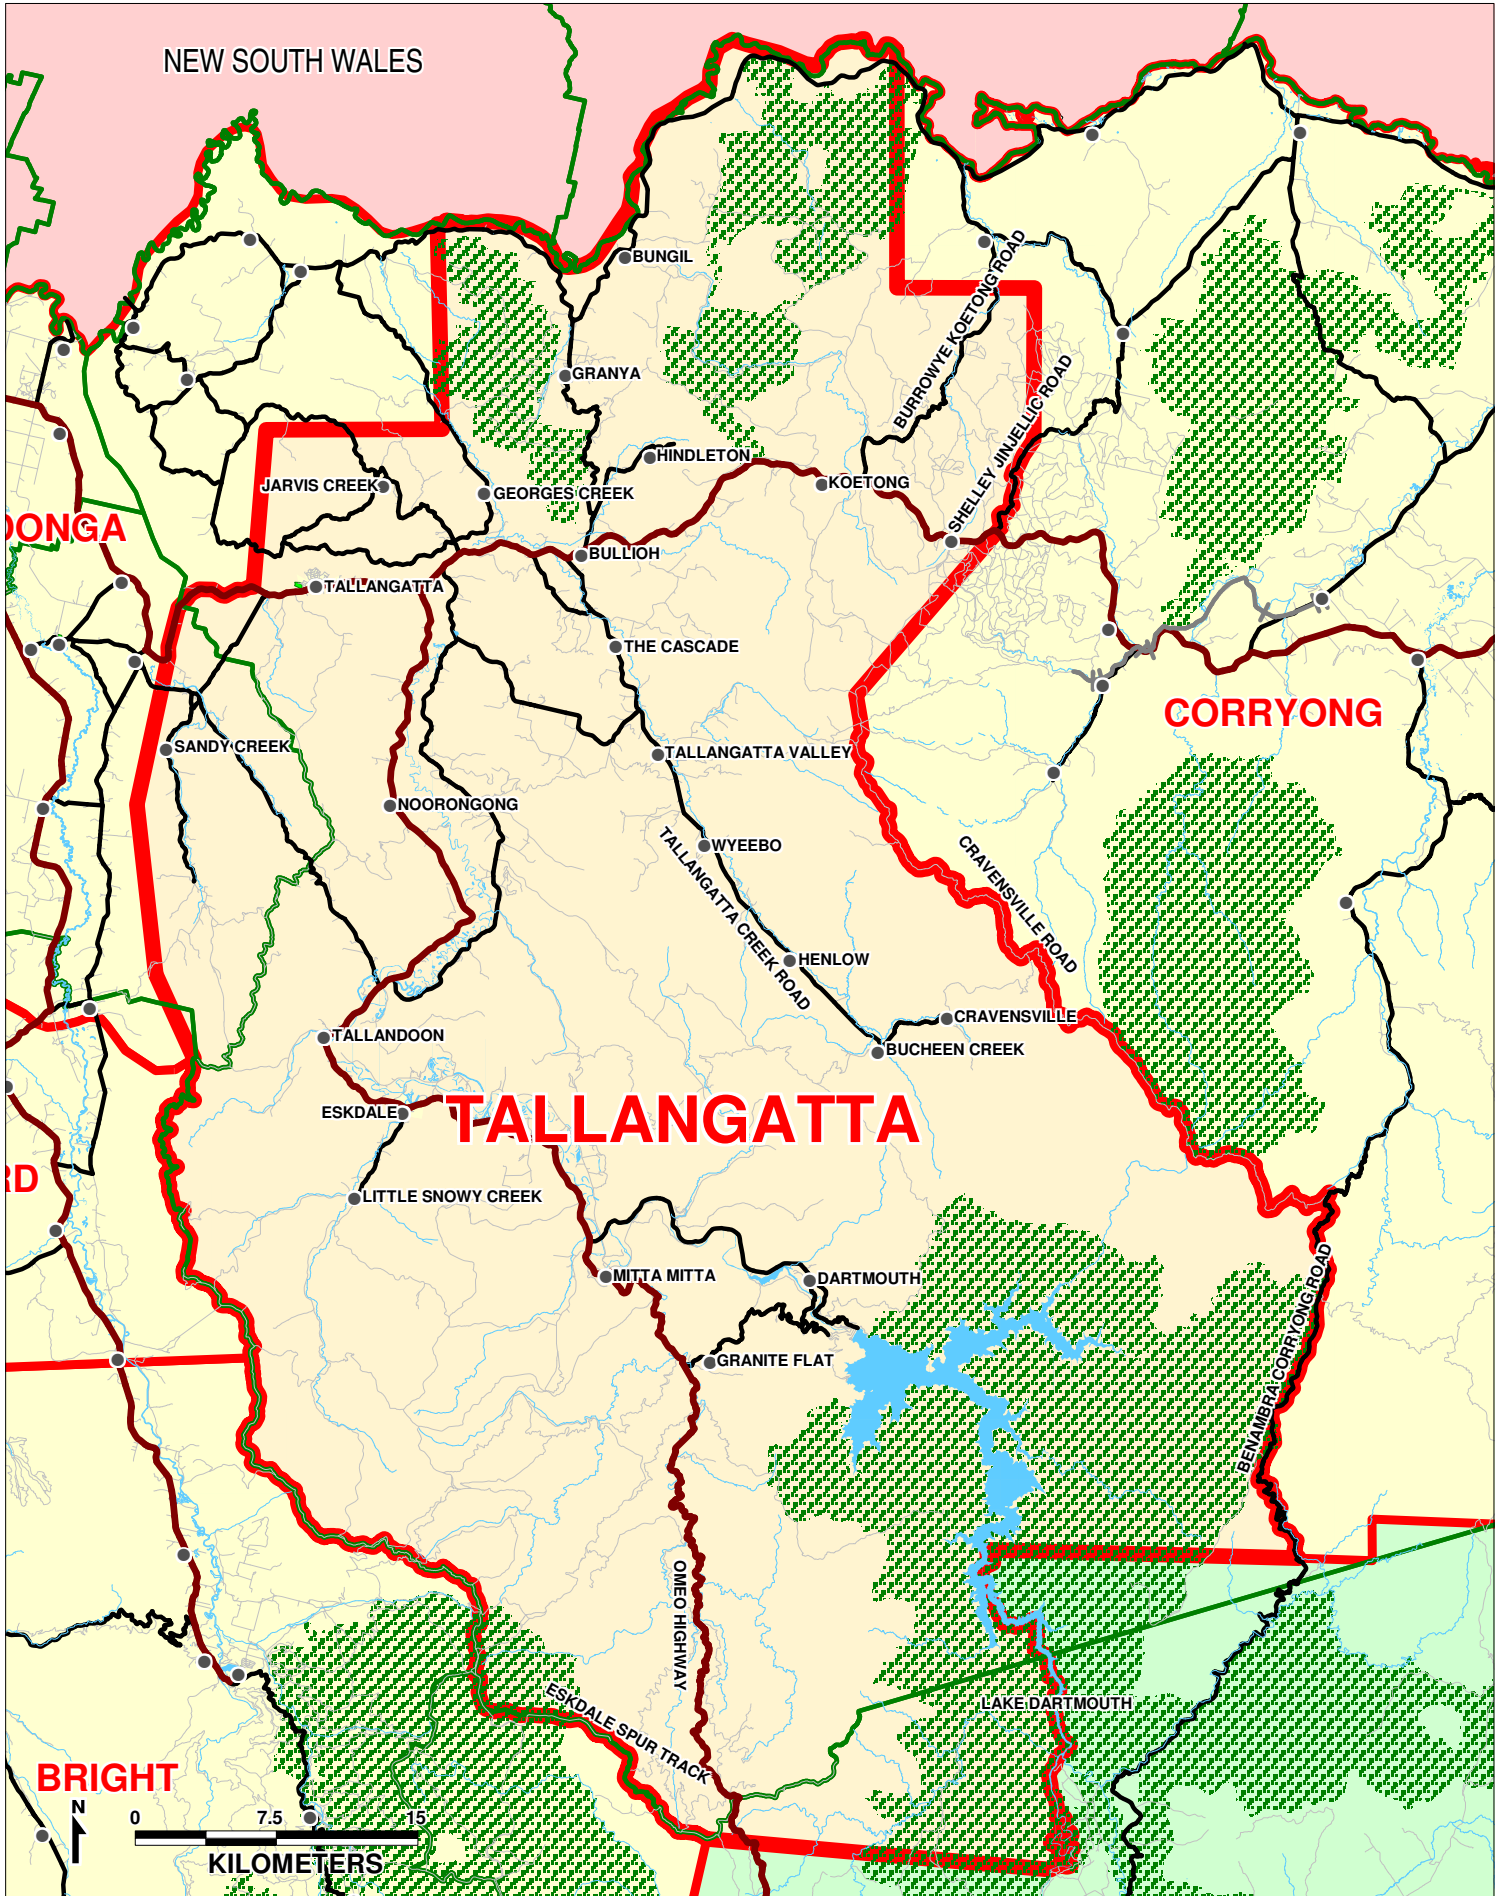

PARISH OF TALLANGATTA

KEY:	
	PARISH BOUNDARY
	LGA
	RIVERS
	HIGHWAY
	RAILWAY
	MAIN ROAD
	ROAD
	TOWNS
	NATIONAL PARKS

DIocese of SANDHURST

JULY 2005

PREPARED BY WHELANS PLANNING

Our Ref: B381-Tallangatta-2005-A