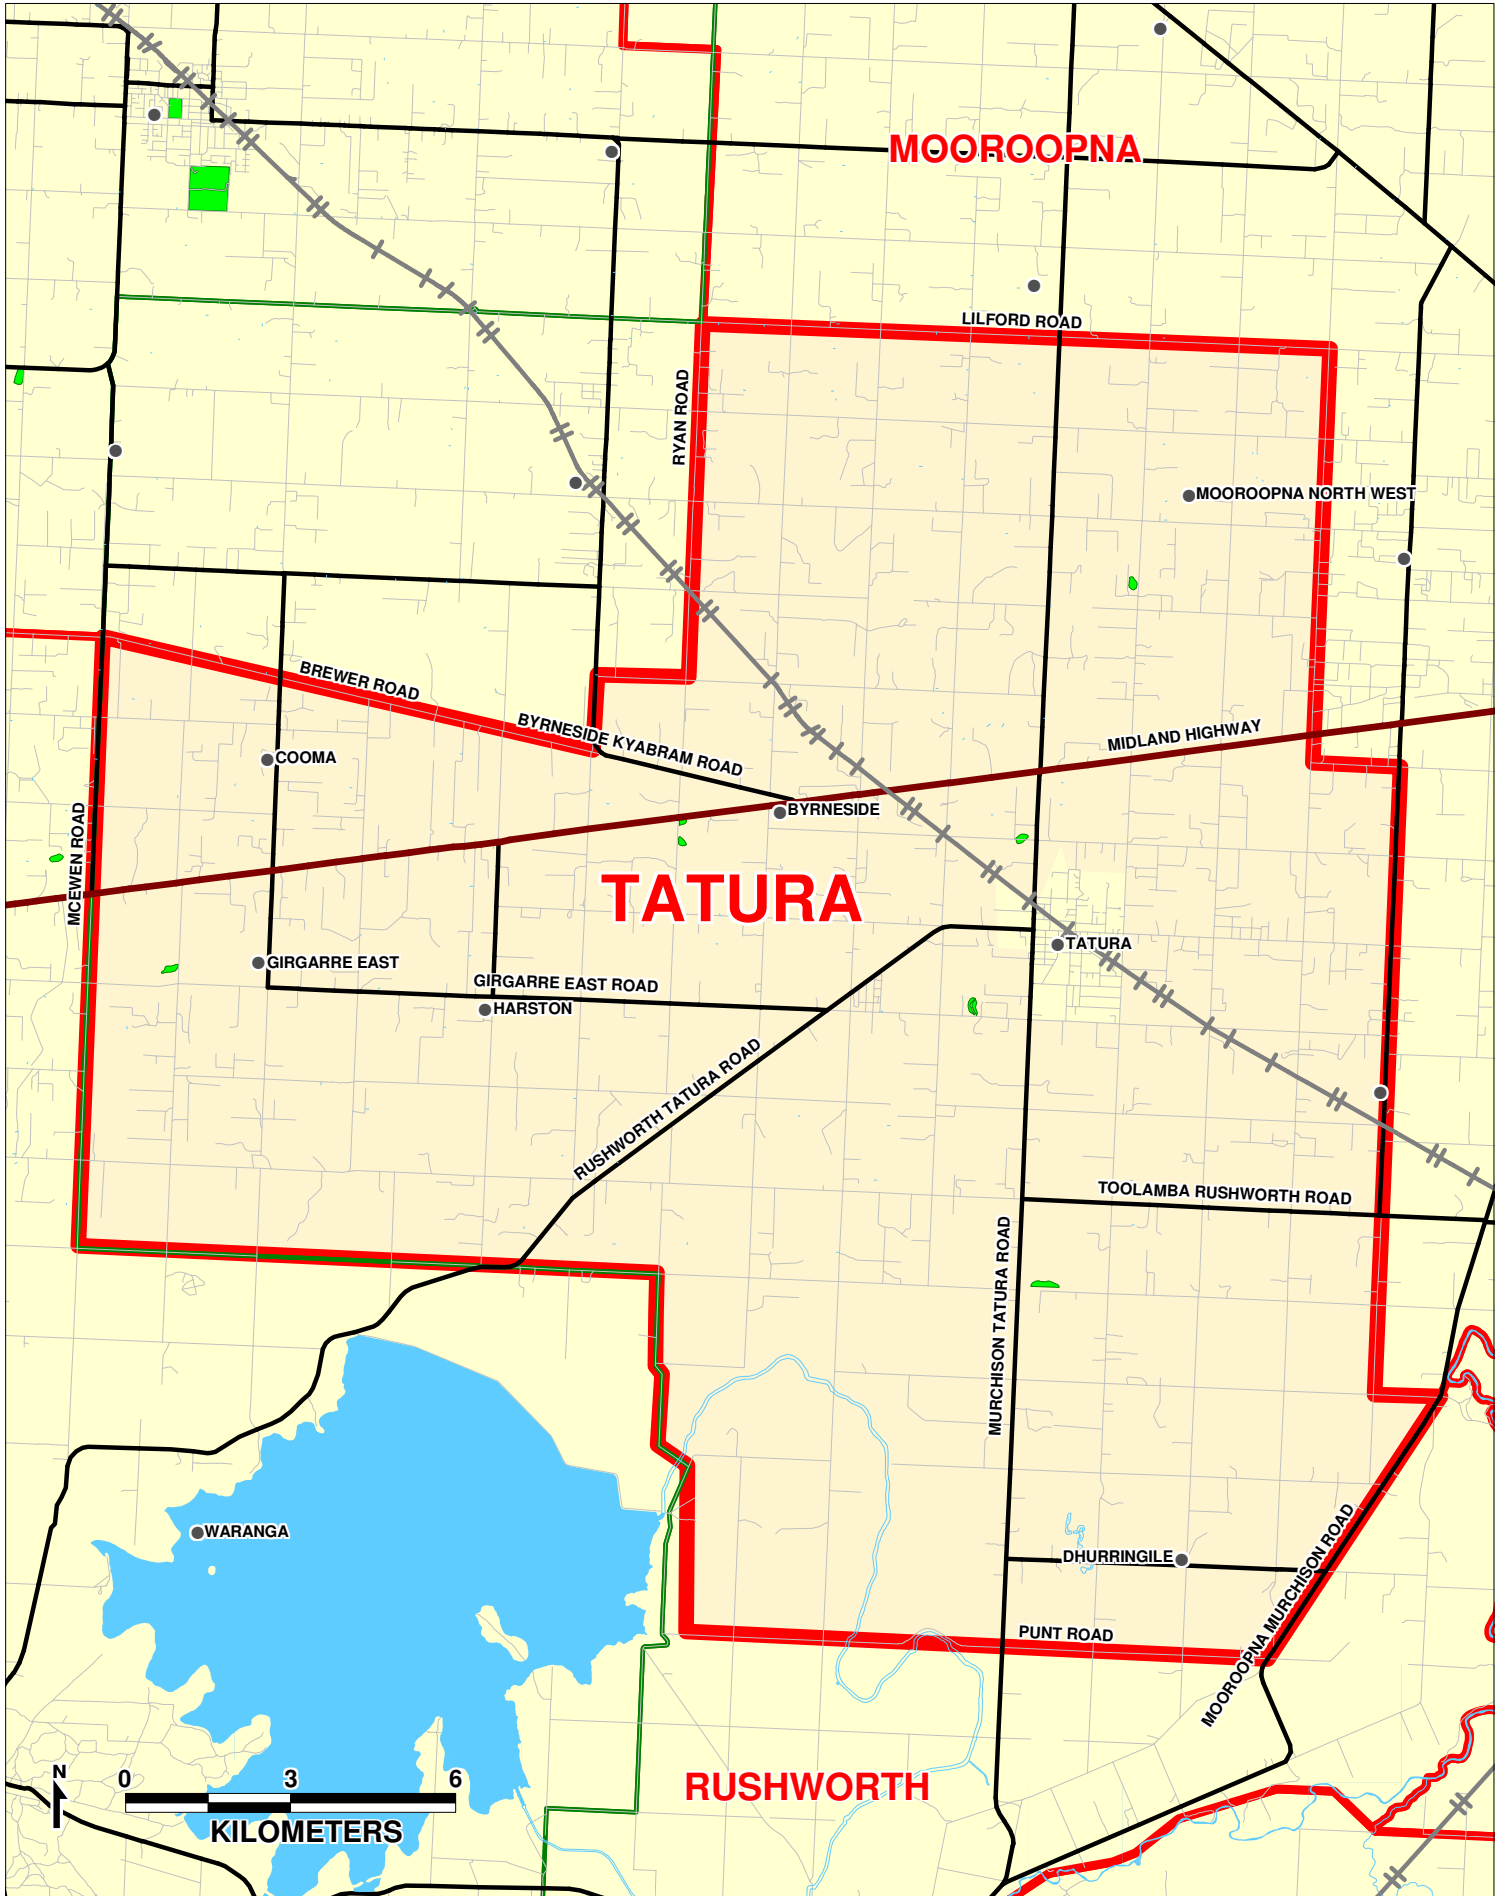

PARISH OF TATURA

KEY:			
	PARISH BOUNDARY		MAIN ROAD
	LGA		ROAD
	RIVERS		TOWNS
	HIGHWAY		NATIONAL PARKS
	RAILWAY		

DIocese of SANDHURST

JULY 2005

PREPARED BY WHELANS PLANNING
Our Ref: B381-Tatura-2005-A